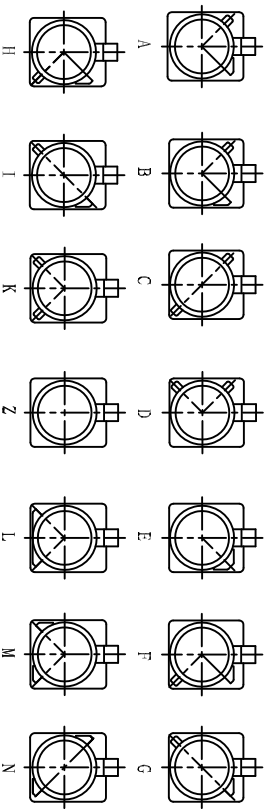

**THE DATASHEET OF
RF55-28A-T-00-50-G-SH**

Rev	AWO #	Description	Date	Appr
-		RELEASED	6/6/18	

Port Type

Type	Color	Item No
A	BLACK	RF55-28A-T-00-50-G-SH
B	WHITE	RF55-28B-T-00-50-G-SH
C	BLUE	RF55-28C-T-00-50-G-SH
D	BORDEAUX VIOLET	RF55-28D-T-00-50-G-SH
E	GREEN	RF55-28E-T-00-50-G-SH
F	BROWN	RF55-28F-T-00-50-G-SH
G	GREY	RF55-28G-T-00-50-G-SH
H	VIOLET	RF55-28H-T-00-50-G-SH
I	BEIGE	RF55-28I-T-00-50-G-SH
K	CURRY	RF55-28K-T-00-50-G-SH
Z	WATER BLUE	RF55-28Z-T-00-50-G-SH
L	CARMINE RED	RF55-28L-T-00-50-G-SH
M	PASTEL ORANGE	RF55-28M-T-00-50-G-SH
N	PASTEL GREEN	RF55-28N-T-00-50-G-SH

RECOMMENDED P.C.B LAYOUT

ADAM TECH 909 Railway Avenue,
Union, NJ 07083
Phone: 908-687-5000
Fax: 908-687-5710

FAKRA PLUG SMB TYPE VERTICAL, FOR DIP

UNLESS OTHERWISE SPECIFIED
ALL DIMENSIONS ARE MILLIMETERS
TOLERANCES: EXCEPT AS NOTED
INCHES
X ± 0.25
.XX ± 0.15
.XXX + 0.05

APPROVALS	DATE
DRAWN AY	6/6/18
CHECKED MY	6/6/18
APPROVED	

TITLE	SIZE	PART NO.	REV.
FAKRA PLUG SMB TYPE VERTICAL, FOR DIP	X	RF55-28X-T-00-50-G-SH	-

REF:	SCALE:	SHEET	1 OF 1
S00134C	NIS	1	1

(elect)
(act)

SH
D
D
D