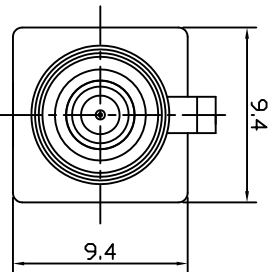

**THE DATASHEET OF
RF55-28A-T-00-50-G-SH**

Rev	AWO #	Description	Date	Appr
-		RELEASED	6/6/18	

Port Type

Type	Color	Item No
A	BLACK	RF55-28A-T-00-50-G-SH
B	WHITE	RF55-28B-T-00-50-G-SH
C	BLUE	RF55-28C-T-00-50-G-SH
D	BORDEAUX VIOLET	RF55-28D-T-00-50-G-SH
E	GREEN	RF55-28E-T-00-50-G-SH
F	BROWN	RF55-28F-T-00-50-G-SH
G	GREY	RF55-28G-T-00-50-G-SH
H	VIOLET	RF55-28H-T-00-50-G-SH
I	BEIGE	RF55-28I-T-00-50-G-SH
K	CURRY	RF55-28K-T-00-50-G-SH
Z	WATER BLUE	RF55-28Z-T-00-50-G-SH
L	CARMINE RED	RF55-28L-T-00-50-G-SH
M	PASTEL ORANGE	RF55-28M-T-00-50-G-SH
N	PASTEL GREEN	RF55-28N-T-00-50-G-SH

RECOMMENDED P.C.B LAYOUT

ADAM TECH 909 Railway Avenue,
Union, NJ 07083
Phone: 908-687-5000
Fax: 908-687-5710

FAKRA PLUG SMB TYPE VERTICAL, FOR DIP

UNLESS OTHERWISE SPECIFIED
ALL DIMENSIONS ARE MILLIMETERS
TOLERANCES: EXCEPT AS NOTED
INCHES
X ± 0.25
.XX ± 0.15
.XXX + 0.05

APPROVALS	DATE
DRAWN AY	6/6/18
CHECKED MY	6/6/18
APPROVED	

TITLE	SIZE	PART NO.	REV.
FAKRA PLUG SMB TYPE VERTICAL, FOR DIP	X	RF55-28X-T-00-50-G-SH	-

REF:	SCALE:	SHEET	1 OF 1
S00134C	NIS	1	1

(elect)
(act)

SH
D
D
D