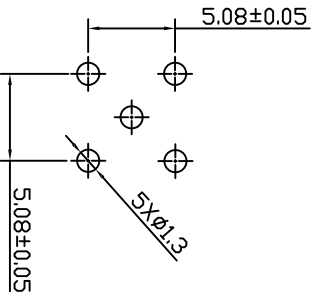

**THE DATASHEET OF
RF55-28A-T-00-50-G-SH**

Rev	AWO #	Description	Date	Appr
-		RELEASED	6/6/18	

Port Type

Type	Color	Item No
A	BLACK	RF55-28A-T-00-50-G-SH
B	WHITE	RF55-28B-T-00-50-G-SH
C	BLUE	RF55-28C-T-00-50-G-SH
D	BORDEAUX VIOLET	RF55-28D-T-00-50-G-SH
E	GREEN	RF55-28E-T-00-50-G-SH
F	BROWN	RF55-28F-T-00-50-G-SH
G	GREY	RF55-28G-T-00-50-G-SH
H	VIOLET	RF55-28H-T-00-50-G-SH
I	BEIGE	RF55-28I-T-00-50-G-SH
K	CURRY	RF55-28K-T-00-50-G-SH
Z	WATER BLUE	RF55-28Z-T-00-50-G-SH
L	CARMINE RED	RF55-28L-T-00-50-G-SH
M	PASTEL ORANGE	RF55-28M-T-00-50-G-SH
N	PASTEL GREEN	RF55-28N-T-00-50-G-SH

RECOMMENDED P.C.B LAYOUT

ADAM TECH 909 Railway Avenue,
Union, NJ 07083
Phone: 908-687-5000
Fax: 908-687-5710

FAKRA PLUG SMB TYPE VERTICAL, FOR DIP

UNLESS OTHERWISE SPECIFIED
ALL DIMENSIONS ARE MILLIMETERS
TOLERANCES: EXCEPT AS NOTED
INCHES
X ± 0.25
.XX ± 0.15
.XXX + 0.05

APPROVALS	DATE
DRAWN AY	6/6/18
CHECKED MY	6/6/18
APPROVED	

TITLE	SIZE	PART NO.	REV.
FAKRA PLUG SMB TYPE VERTICAL, FOR DIP	X	RF55-28X-T-00-50-G-SH	-

REF:	SCALE:	SHEET	1 OF 1
S00134C	NIS	1	1

(elect)
(act)

SH
D
D
D