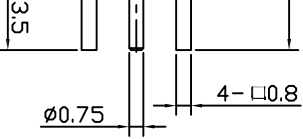

APPROVALS	DATE
DRAWN AY	6/6/18
CHECKED MY	6/6/18
APPROVED	

TITLE	SIZE	PART NO.	REV.
FAKRA PLUG SMB TYPE VERTICAL, FOR DIP	X	RF55-28X-T-00-50-G-SH	-

REF:	SCALE:	SHEET	1 OF 1
S00134C	NIS	1	1

(elect)
(act)

SH
D
D
D