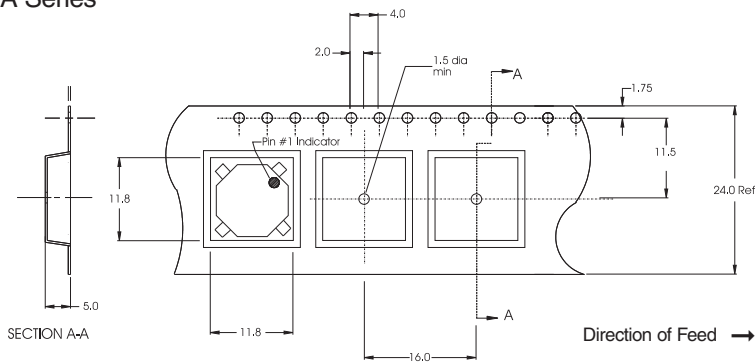

Dimensions in Millimeters.

wwllyy = (date code) R = revision level

**Packaging Information**

**CTX 1, 1P, 1A Series**

Parts packaged on 13" Diameter reel,  
 1,100 parts per reel.

**CTX 2, 2P, 2A Series**

Parts packaged on 13" Diameter reel,  
 800 parts per reel.

**CTX 3, 3P, 3A Series**

Parts packaged on 13" Diameter reel,  
 800 parts per reel.

**CTX 4, 4P, 4A Series**

Parts packaged on 13" Diameter reel,  
 600 parts per reel.

Dimensions are in millimeters.

Performance Characteristics