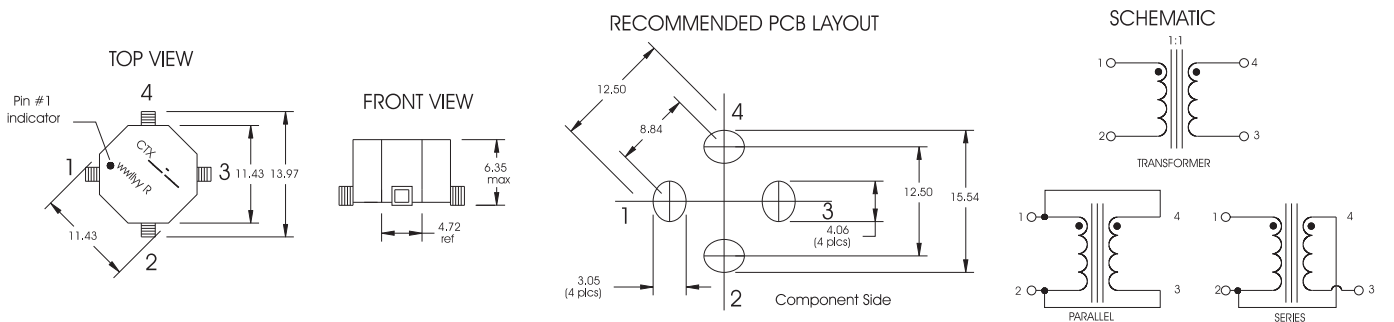

Dimensions in Millimeters.

wwllyy = (date code) R = revision level

**Packaging Information**

**CTX 1, 1P, 1A Series**

Parts packaged on 13" Diameter reel,  
 1,100 parts per reel.

**CTX 2, 2P, 2A Series**

Parts packaged on 13" Diameter reel,  
 800 parts per reel.