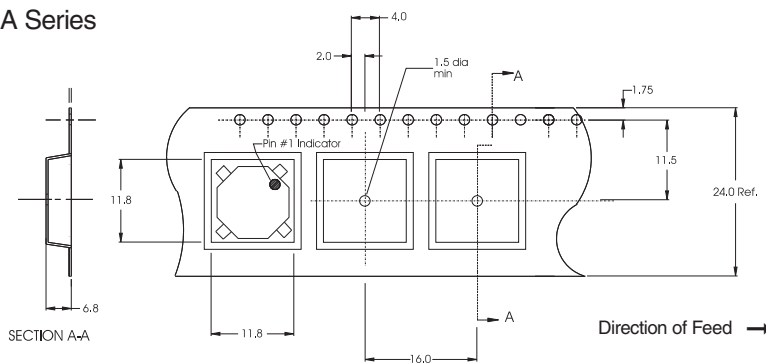

Dimensions in Millimeters.

wwllyy = (date code) R = revision level

**Packaging Information**

**CTX 1, 1P, 1A Series**

Parts packaged on 13" Diameter reel,  
 1,100 parts per reel.

**CTX 2, 2P, 2A Series**

Parts packaged on 13" Diameter reel,  
 800 parts per reel.

**CTX 3, 3P, 3A Series**

Parts packaged on 13" Diameter reel,  
 800 parts per reel.

**CTX 4, 4P, 4A Series**

Parts packaged on 13" Diameter reel,  
 600 parts per reel.

Dimensions are in millimeters.

Performance Characteristics