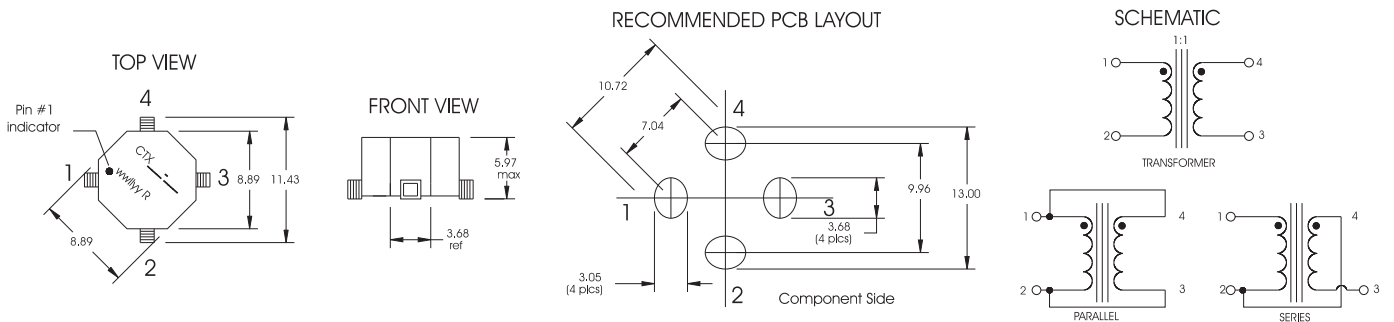

CTX 2, 2P, 2A Series