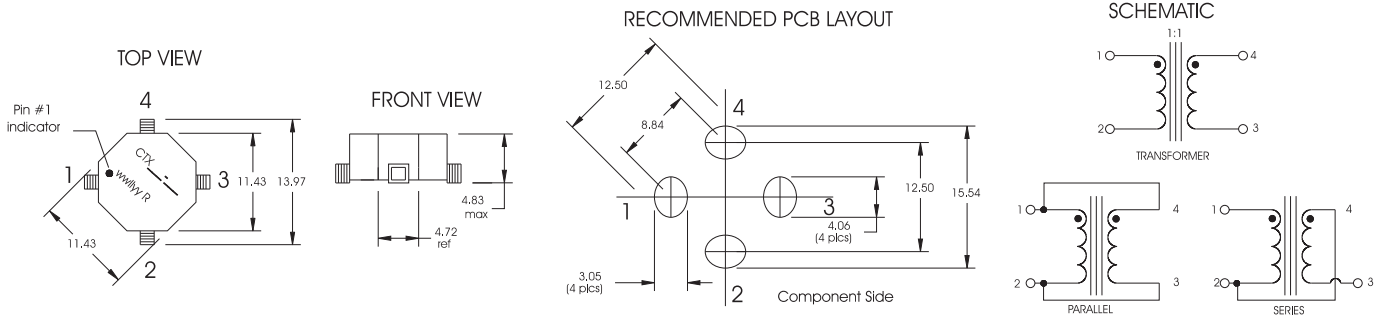

CTX 3, 3P, 3A Series