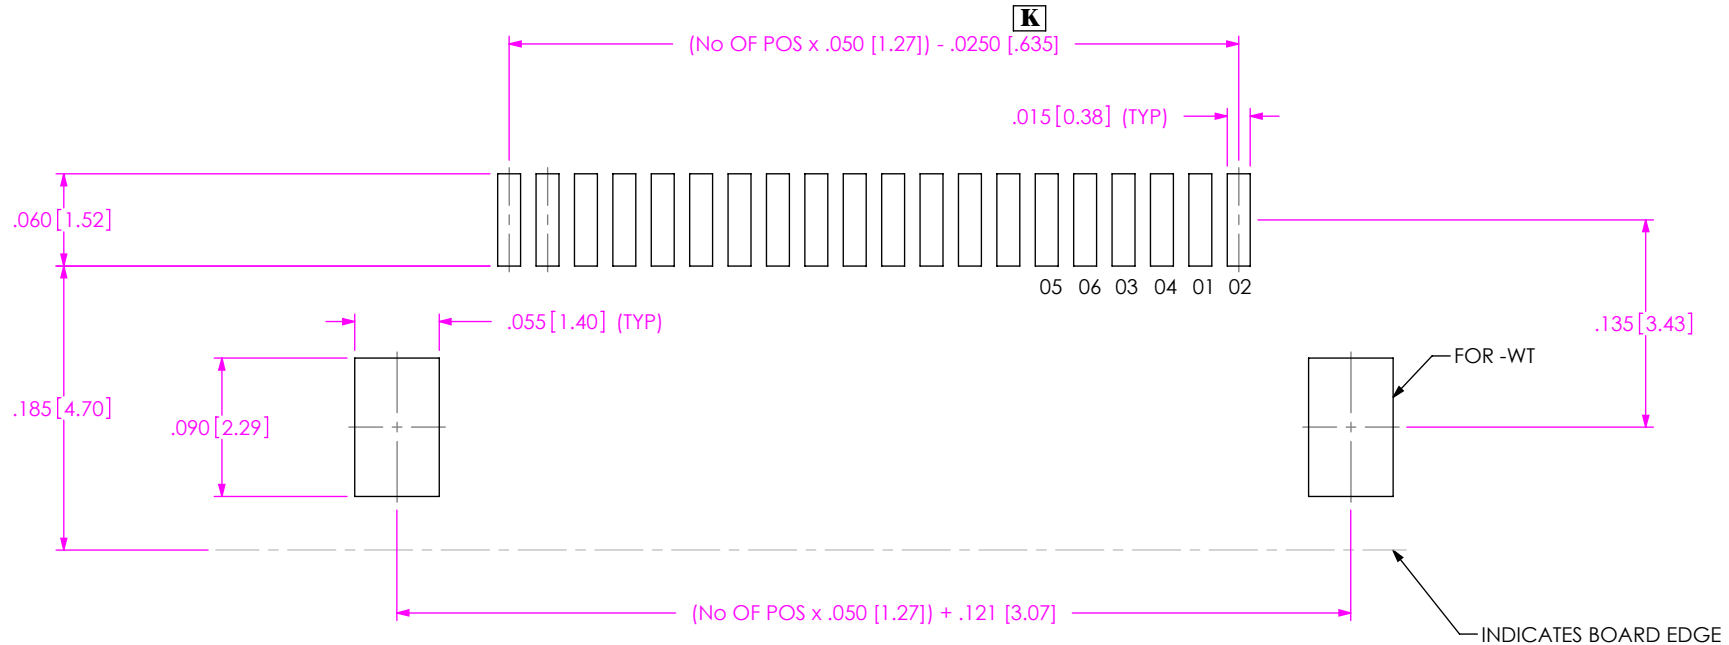

FIG. 1  
SFMH-1XX-XX-XX-D-XX-XX  
INDICATES BOARD EDGE

FIG. 2  
SFMH-1XX-XX-XX-D-WT-XX

**PROPRIETARY NOTE**  
THIS DOCUMENT CONTAINS INFORMATION  
CONFIDENTIAL AND PROPRIETARY TO  
SAMTEC, INC. AND SHALL NOT BE REPRODUCED  
OR TRANSFERRED TO OTHER DOCUMENTS OR  
DISCLOSED TO OTHERS OR USED FOR ANY  
PURPOSE OTHER THAN THAT WHICH IT WAS  
OBTAINED WITHOUT THE EXPRESSED WRITTEN  
CONSENT OF SAMTEC, INC.

NOTE:  
STENCIL TO BE .0060[.152] THICK.

FIG. 4  
SFMH-1XX-XX-XX-D-WT-XX

**PROPRIETARY NOTE**  
THIS DOCUMENT CONTAINS INFORMATION  
CONFIDENTIAL AND PROPRIETARY TO  
SAMTEC, INC. AND SHALL NOT BE REPRODUCED  
OR TRANSFERRED TO OTHER DOCUMENTS OR  
DISCLOSED TO OTHERS OR USED FOR ANY  
PURPOSE OTHER THAN THAT WHICH IT WAS  
OBTAINED WITHOUT THE EXPRESSED WRITTEN  
CONSENT OF SAMTEC, INC.