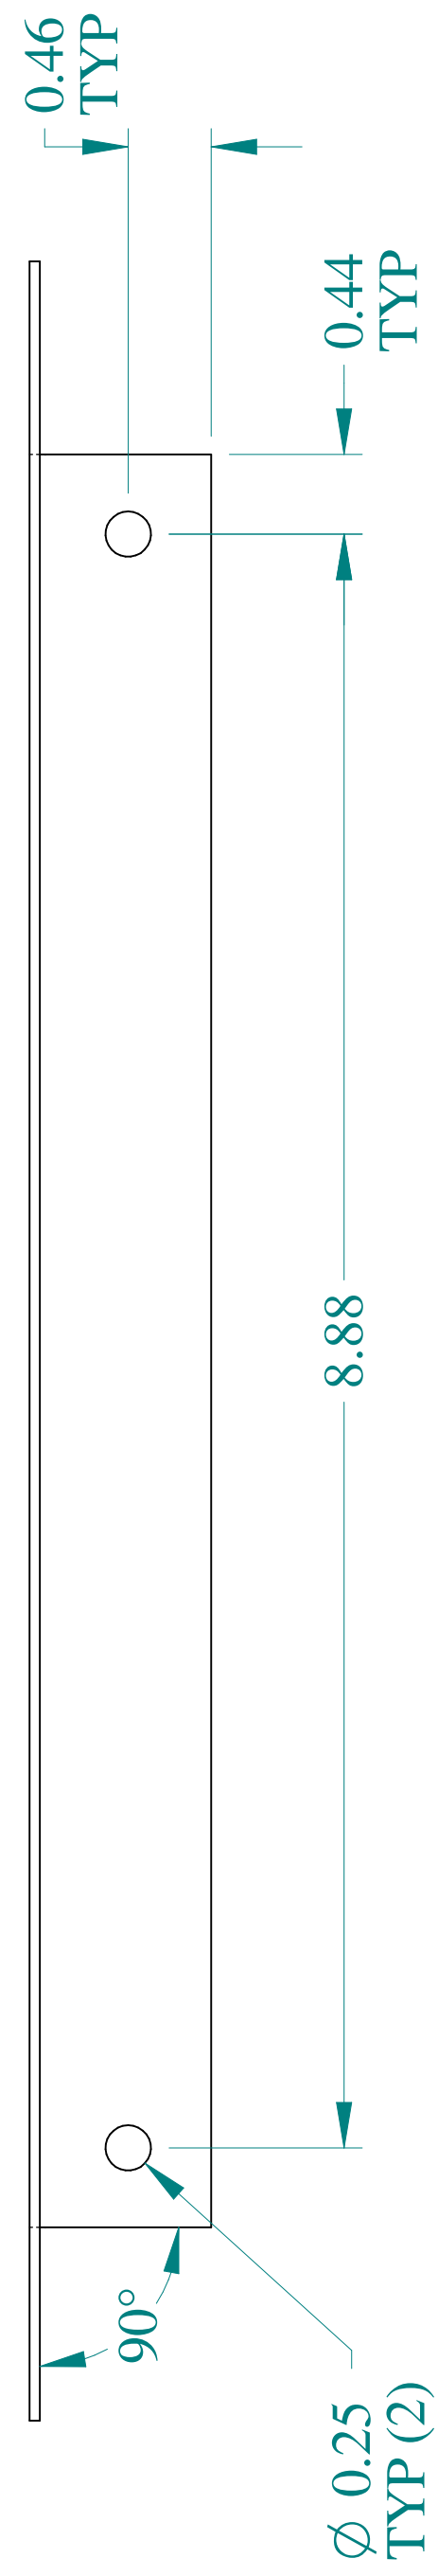

THE DATASHEET OF CWBA612

ISOMETRIC

TOP VIEW

SIDE VIEW

FRONT VIEW

SIDE VIEW

BOTTOM VIEW

Looking for pricing, stock, or lifecycle information?

Click below to explore more details on WIN SOURCE:

[View CWBA612 on WIN SOURCE](#)

[Hammond Manufacturing Information](#)

Optimize Your Supply Chain with WIN SOURCE Solutions

- ✓ Global Sourcing Solution
- ✓ Obsolete Management
- ✓ Cost Control Management
- ✓ Shortage Management
- ✓ Alternative Solution
- ✓ Excess Inventory Management