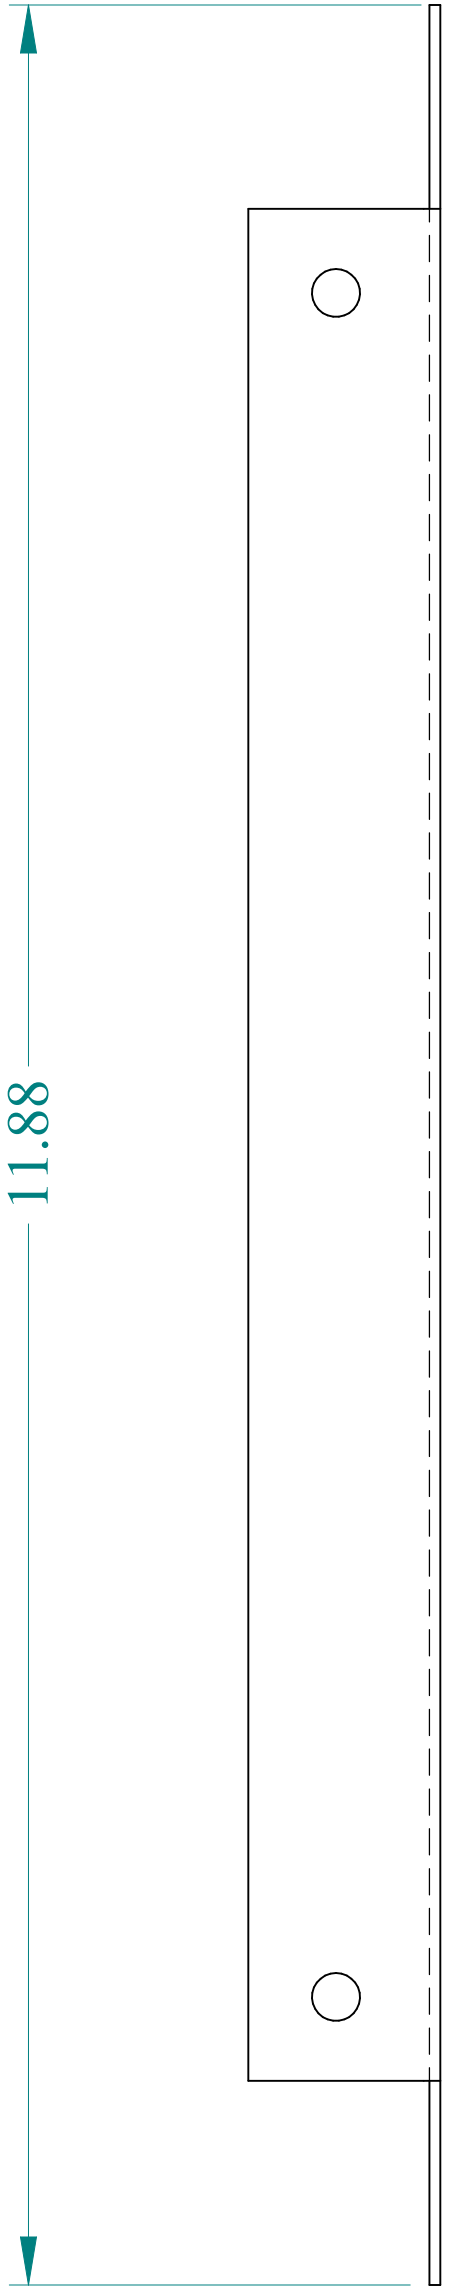

THE DATASHEET OF CWBA612

ISOMETRIC

TOP VIEW

SIDE VIEW

FRONT VIEW

SIDE VIEW

BOTTOM VIEW

Looking for pricing, stock, or lifecycle information?

Click below to explore more details on WIN SOURCE:

[View CWBA612 on WIN SOURCE](#)

[Hammond Manufacturing Information](#)

Optimize Your Supply Chain with WIN SOURCE Solutions

- ✓ Global Sourcing Solution
- ✓ Obsolete Management
- ✓ Cost Control Management
- ✓ Shortage Management
- ✓ Alternative Solution
- ✓ Excess Inventory Management