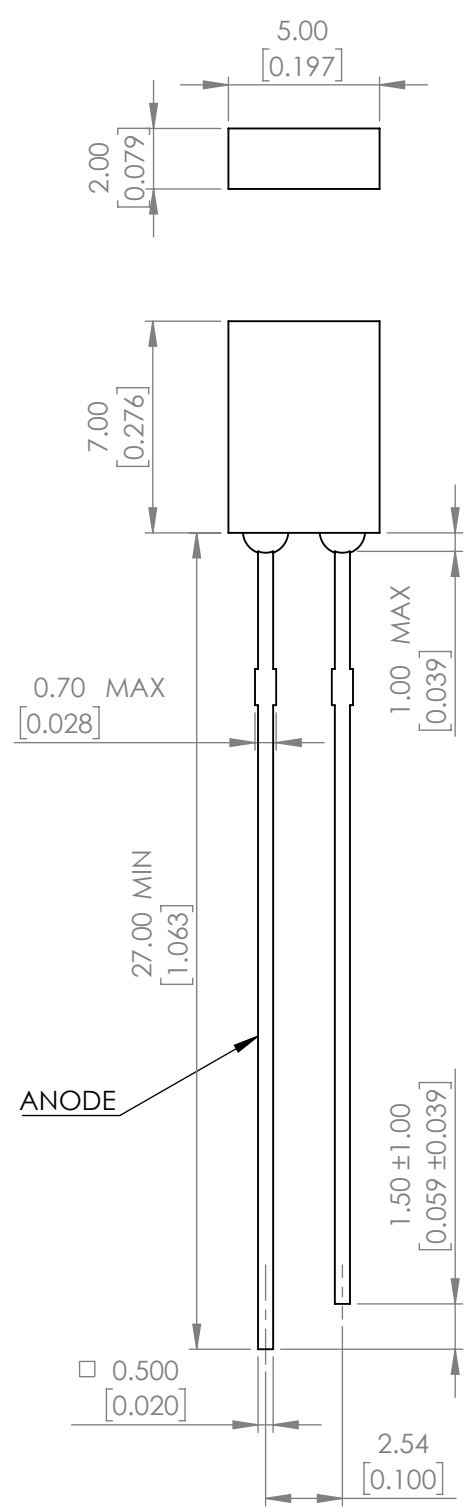

**THE DATASHEET OF
SSL-LX2573ID**

PART NUMBER	SSL-LX2573ID	REV	D
REV	E.C.N. NUMBER AND REVISION COMMENTS	DATE	
A	E.C.N. #10113	10.03.96	
B	E.C.N. #10BRDR. & REDRAWN IN 3D.	06.15.01	
C	E.C.N. #11248	08.15.01	
D	ECN-Lumex202000018	03.27.20	

ELECTRO-OPTICAL CHARACTERISTIC TA=25°C

PARAMETER	MIN	TYP	MAX	UNITS	TEST COND
PEAK WAVELENGTH	-	627	-	nm	If=10mA
FORWARD VOLTAGE	-	1.9	2.3	Vf	If=10mA
REVERSE CURRENT	-	-	10	uA	Vr=5V
LUMINOUS INTENSITY	-	4	-	mcd	-
VIEWING ANGLE	-	140	-	2x theta _{1/2}	-
EMITTED COLOR	RED				
EPOXY LENS FINISH	RED DIFFUSED				

ABSOLUTE MAXIMUM RATINGS TA=25°C

PARAMETER	MAX	UNITS
PEAK FORWARD CURRENT*	150	mA
FORWARD CURRENT	30	mA
REVERSE VOLTAGE	5	V
POWER DISSIPATION	70	mW
STORAGE TEMPERATURE	-40 TO +85	°C
OPERATING TEMPERATURE	-40 TO +85	°C
LEAD SOLDER TEMPERATURE**	3SEC MAX @260	°C

*T<10uS
**2mm FROM BODY

STATIC DEVICE FOLLOW PROPER
E.S.D. HANDLING PROCEDURES
WHEN WORKING WITH THIS PART

*UNLESS OTHERWISE SPECIFIED TOLERANCES PER DECIMAL PRECISION ARE: X=±1 (±0.039), X.X=±0.5 (±0.020), X.XX=±0.25 (±0.010), X.XXX=±0.127 (±0.005). LEAD SIZE=±0.05 (±0.002), LEAD LENGTH=±0.75 (±0.030). MIN= ^{+DECIMAL PRECISION}/_{-0.00} MAX= ^{+0.00}/_{-DECIMAL PRECISION}