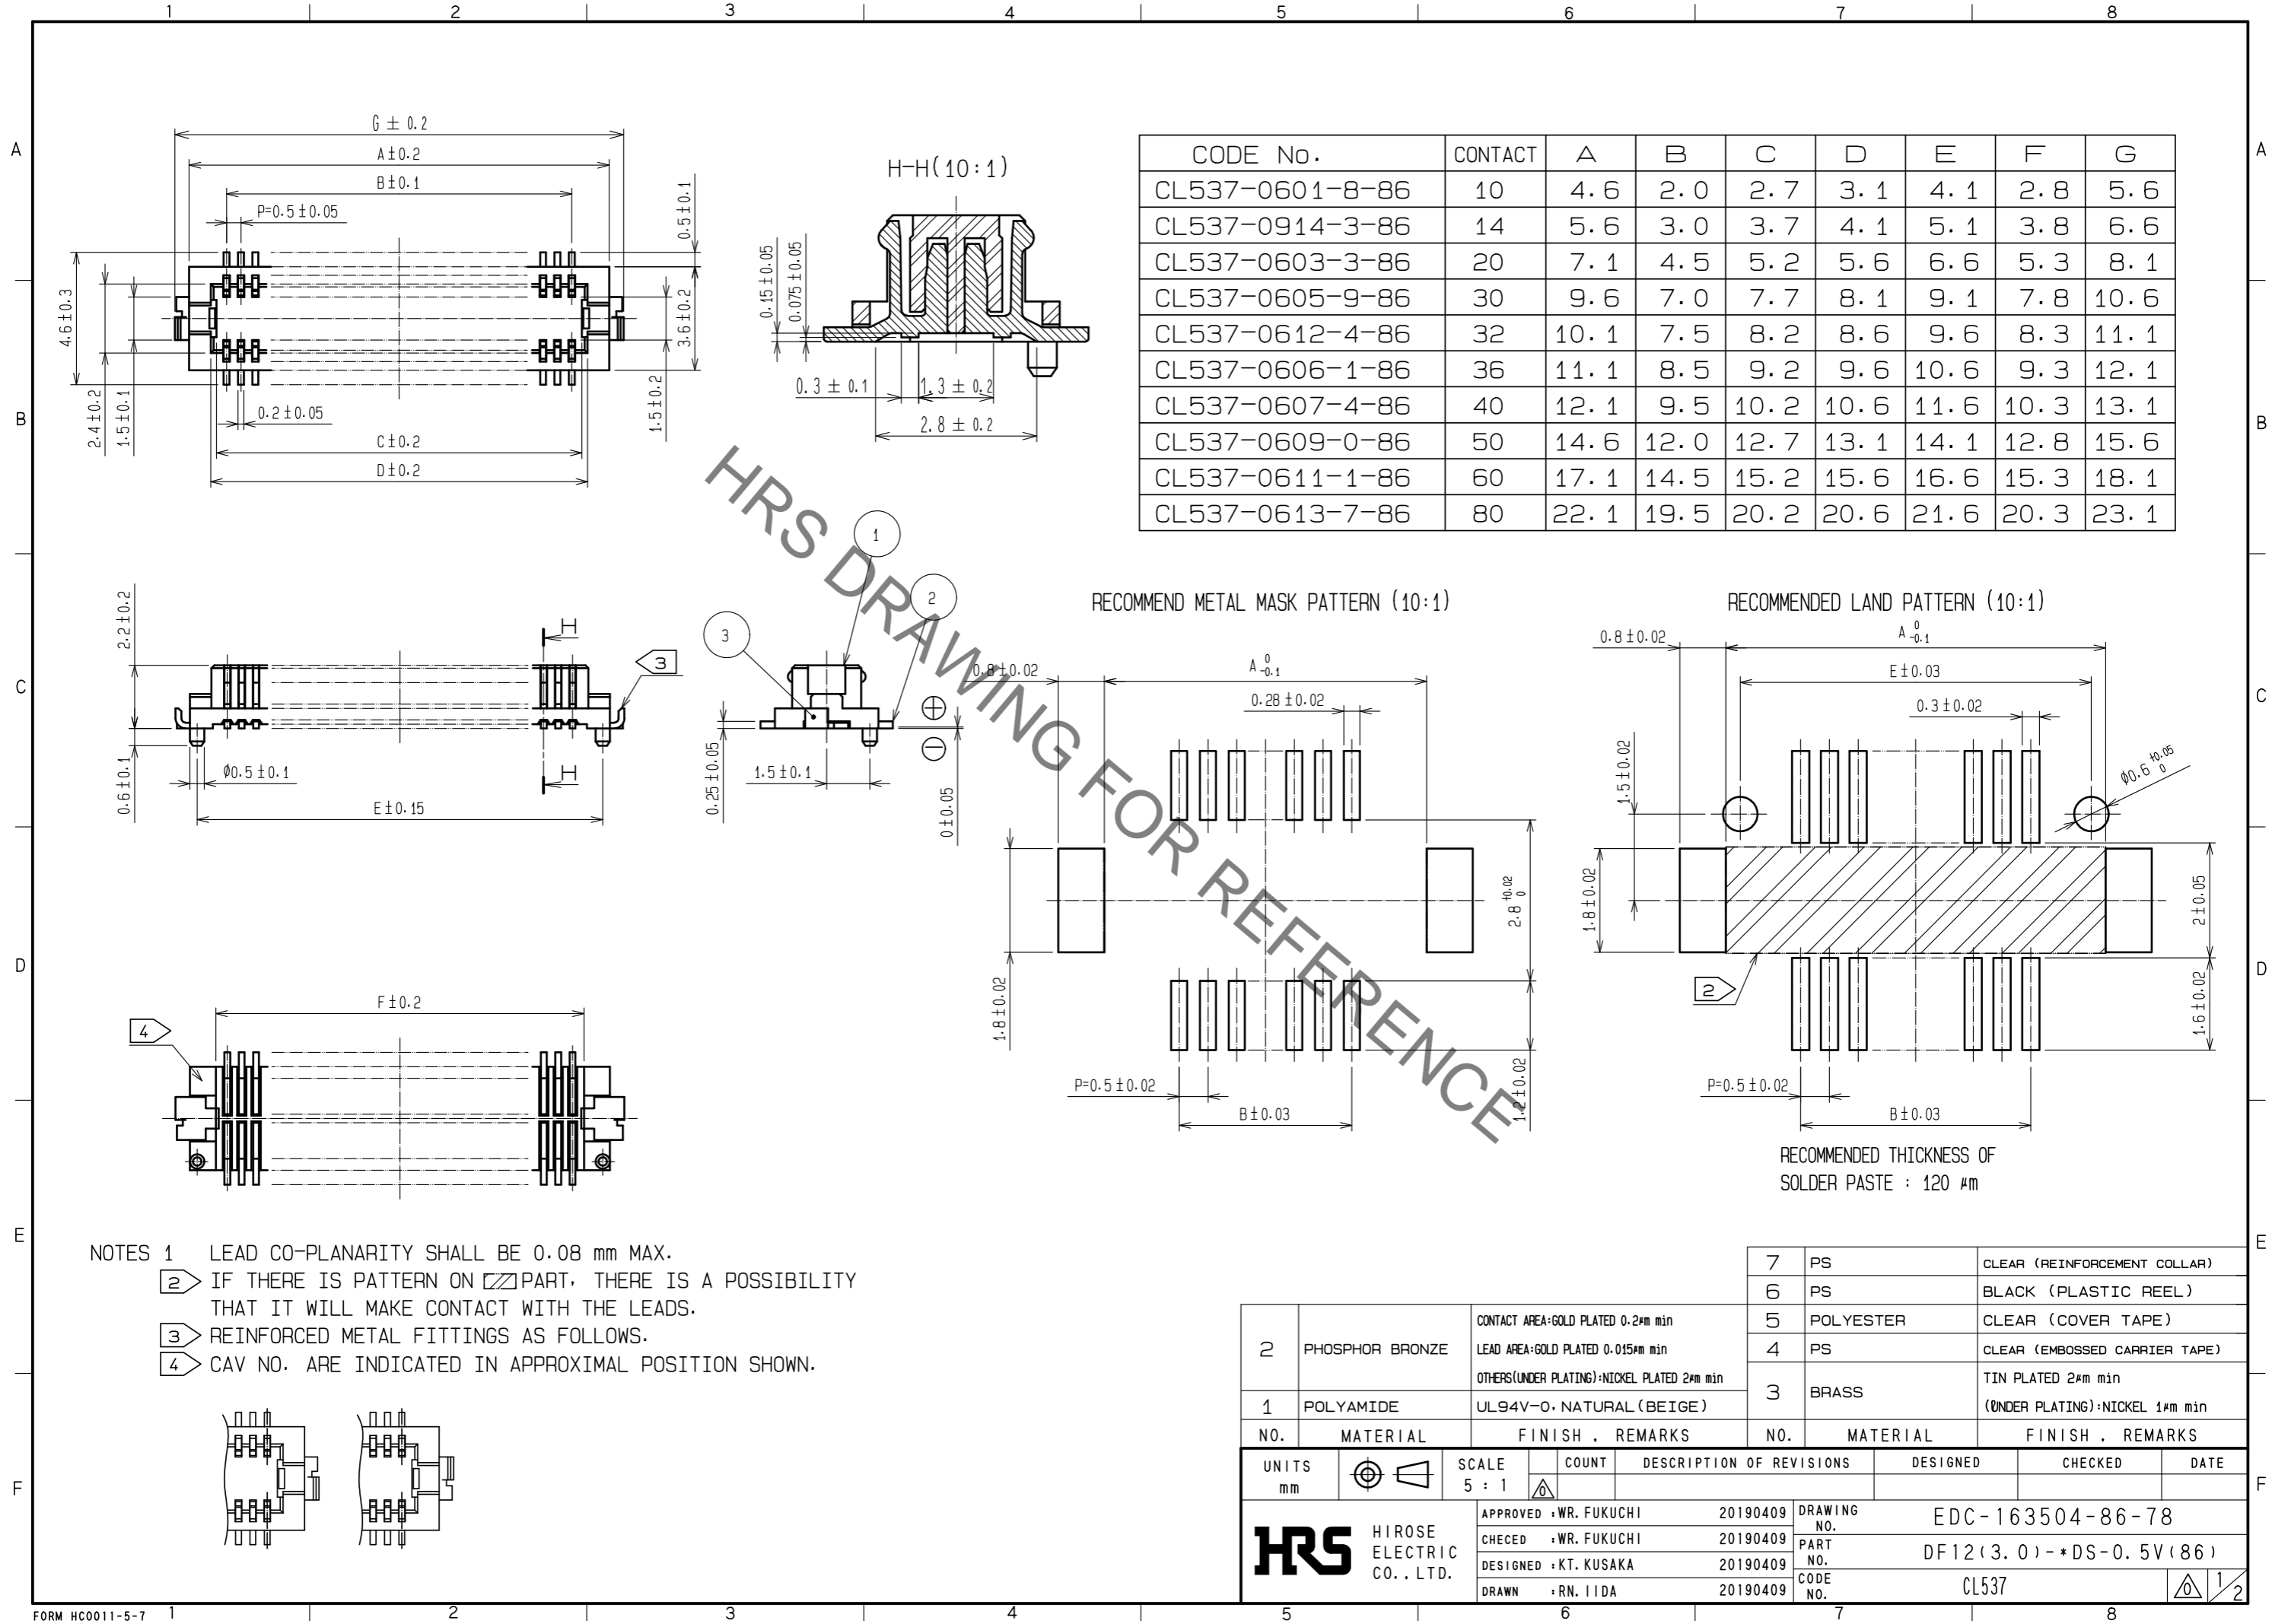

CODE No.	CONTACT	A	B	C	D	E	F	G
CL537-0601-8-86	10	4.6	2.0	2.7	3.1	4.1	2.8	5.6
CL537-0914-3-86	14	5.6	3.0	3.7	4.1	5.1	3.8	6.6
CL537-0603-3-86	20	7.1	4.5	5.2	5.6	6.6	5.3	8.1
CL537-0605-9-86	30	9.6	7.0	7.7	8.1	9.1	7.8	10.6
CL537-0612-4-86	32	10.1	7.5	8.2	8.6	9.6	8.3	11.1
CL537-0606-1-86	36	11.1	8.5	9.2	9.6	10.6	9.3	12.1
CL537-0607-4-86	40	12.1	9.5	10.2	10.6	11.6	10.3	13.1
CL537-0609-0-86	50	14.6	12.0	12.7	13.1	14.1	12.8	15.6
CL537-0611-1-86	60	17.1	14.5	15.2	15.6	16.6	15.3	18.1
CL537-0613-7-86	80	22.1	19.5	20.2	20.6	21.6	20.3	23.1

RECOMMEND METAL MASK PATTERN (10:1)

RECOMMENDED LAND PATTERN (10:1)

RECOMMENDED THICKNESS OF SOLDER PASTE : 120 μm

- NOTES
- LEAD CO-PLANARITY SHALL BE 0.08 mm MAX.
 - IF THERE IS PATTERN ON PART, THERE IS A POSSIBILITY THAT IT WILL MAKE CONTACT WITH THE LEADS.
 - REINFORCED METAL FITTINGS AS FOLLOWS.
 - CAV NO. ARE INDICATED IN APPROXIMAL POSITION SHOWN.

UNITS	SCALE	COUNT	DESCRIPTION OF REVISIONS	DESIGNED	CHECKED	DATE
mm	5 : 1	△				

APPROVED : WR. FUKUCHI	20190409	DRAWING NO.	EDC-163504-86-78
CHECED : WR. FUKUCHI	20190409	PART NO.	DF12(3.0)-*DS-0.5V(86)
DESIGNED : KT. KUSAKA	20190409	CODE NO.	CL537
DRAWN : RN. IIDA	20190409		