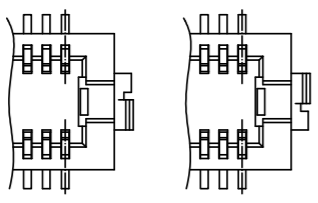

CODE No.	CONTACT	A	B	C	D	E	F	G
CL537-0601-8-86	10	4.6	2.0	2.7	3.1	4.1	2.8	5.6
CL537-0914-3-86	14	5.6	3.0	3.7	4.1	5.1	3.8	6.6
CL537-0603-3-86	20	7.1	4.5	5.2	5.6	6.6	5.3	8.1
CL537-0605-9-86	30	9.6	7.0	7.7	8.1	9.1	7.8	10.6
CL537-0612-4-86	32	10.1	7.5	8.2	8.6	9.6	8.3	11.1
CL537-0606-1-86	36	11.1	8.5	9.2	9.6	10.6	9.3	12.1
CL537-0607-4-86	40	12.1	9.5	10.2	10.6	11.6	10.3	13.1
CL537-0609-0-86	50	14.6	12.0	12.7	13.1	14.1	12.8	15.6
CL537-0611-1-86	60	17.1	14.5	15.2	15.6	16.6	15.3	18.1
CL537-0613-7-86	80	22.1	19.5	20.2	20.6	21.6	20.3	23.1

RECOMMEND METAL MASK PATTERN (10:1)

RECOMMENDED LAND PATTERN (10:1)

RECOMMENDED THICKNESS OF SOLDER PASTE : 120 μm

- NOTES
- LEAD CO-PLANARITY SHALL BE 0.08 mm MAX.
 - IF THERE IS PATTERN ON PART, THERE IS A POSSIBILITY THAT IT WILL MAKE CONTACT WITH THE LEADS.
 - REINFORCED METAL FITTINGS AS FOLLOWS.
 - CAV NO. ARE INDICATED IN APPROXIMAL POSITION SHOWN.

UNITS	SCALE	COUNT	DESCRIPTION OF REVISIONS	DESIGNED	CHECKED	DATE
mm	5 : 1	△				

APPROVED : WR. FUKUCHI	20190409	DRAWING NO.	EDC-163504-86-78
CHECED : WR. FUKUCHI	20190409	PART NO.	DF12(3.0)-*DS-0.5V(86)
DESIGNED : KT. KUSAKA	20190409	CODE NO.	CL537
DRAWN : RN. IIDA	20190409		