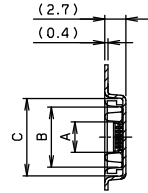

0.5mm Pitch
SERIES

6210

エンボス梱包品
Tape and Reel Package

SECT. K-K