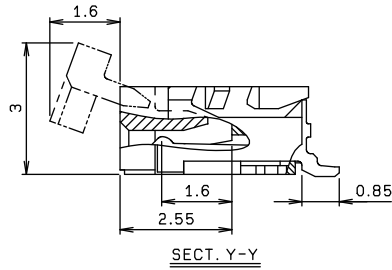

THE DATASHEET OF
086260033340829+

0.5mm Pitch

SERIES

6210/6260

0.5mmピッチ RA SMT 下接点 スライドロック
0.5mmPitch RA SMT Bottom contact Slide lock

推奨基板取付寸法(コネクタ搭載側)
MOUNTING LAYOUT(CONN. MOUNTING SIDE)

極数 NO. OF POS.	A	B	C	D
5	6.8	2.0	8.8	3.1
6	7.3	2.5	9.3	3.6
7	7.8	3.0	9.8	4.1
8	8.3	3.5	10.3	4.6
9	8.8	4.0	10.8	5.1
10	9.3	4.5	11.3	5.6
11	9.8	5.0	11.8	6.1
12	10.3	5.5	12.3	6.6
13	10.8	6.0	12.8	7.1
14	11.3	6.5	13.3	7.6
15	11.8	7.0	13.8	8.1
16	12.3	7.5	14.3	8.6
17	12.8	8.0	14.8	9.1
18	13.3	8.5	15.3	9.6
19	13.8	9.0	15.8	10.1
20	14.3	9.5	16.3	10.6
21	14.8	10.0	16.8	11.1
22	15.3	10.5	17.3	11.6
23	15.8	11.0	17.8	12.1
24	16.3	11.5	18.3	12.6
25	16.8	12.0	18.8	13.1
26	17.3	12.5	19.3	13.6
27	17.8	13.0	19.8	14.1
28	18.3	13.5	20.3	14.6
29	18.8	14.0	20.8	15.1
30	19.3	14.5	21.3	15.6
33	20.8	16.0	22.8	17.1
34	21.3	16.5	23.3	17.6
36	22.3	17.5	24.3	18.6
40	24.3	19.5	26.3	20.6

SECT. K-K
(25~30P)

SECT. L-L

SECT. K-K
(33~42P)

極数 NO. OF POS.	A	B	C
5	3.4	7.2	9.4
6	3.9	7.7	9.9

極数 NO. OF POS.	A	B	C
7	4.4	8.2	10.4
8	4.9	8.7	10.9
9	5.4	9.2	11.4
10	5.9	9.7	11.9
11	6.4	10.2	12.4
12	6.9	10.7	12.9
13	7.4	11.2	13.4
14	7.9	11.7	13.9
15	8.4	12.2	14.4
16	8.9	12.7	14.9
17	9.4	13.2	15.4
18	9.9	13.7	15.9
19	10.4	14.2	16.4
20	10.9	14.7	16.9
21	11.4	15.2	17.4
22	11.9	15.7	17.9
23	12.4	16.2	18.4
24	12.9	16.7	18.9