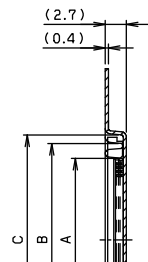

THE DATASHEET OF
086260033340829+

0.5mm Pitch

SERIES

6210/6260

0.5mmピッチ RA SMT 下接点 スライドロック
0.5mmPitch RA SMT Bottom contact Slide lock

推奨基板取付寸法(コネクタ搭載側)
MOUNTING LAYOUT(CONN. MOUNTING SIDE)

極数 NO. OF POS.	A	B	C	D
5	6.8	2.0	8.8	3.1
6	7.3	2.5	9.3	3.6
7	7.8	3.0	9.8	4.1
8	8.3	3.5	10.3	4.6
9	8.8	4.0	10.8	5.1
10	9.3	4.5	11.3	5.6
11	9.8	5.0	11.8	6.1
12	10.3	5.5	12.3	6.6
13	10.8	6.0	12.8	7.1
14	11.3	6.5	13.3	7.6
15	11.8	7.0	13.8	8.1
16	12.3	7.5	14.3	8.6
17	12.8	8.0	14.8	9.1
18	13.3	8.5	15.3	9.6
19	13.8	9.0	15.8	10.1
20	14.3	9.5	16.3	10.6
21	14.8	10.0	16.8	11.1
22	15.3	10.5	17.3	11.6
23	15.8	11.0	17.8	12.1
24	16.3	11.5	18.3	12.6
25	16.8	12.0	18.8	13.1
26	17.3	12.5	19.3	13.6
27	17.8	13.0	19.8	14.1
28	18.3	13.5	20.3	14.6
29	18.8	14.0	20.8	15.1
30	19.3	14.5	21.3	15.6
33	20.8	16.0	22.8	17.1
34	21.3	16.5	23.3	17.6
36	22.3	17.5	24.3	18.6
40	24.3	19.5	26.3	20.6

極数 NUMBER OF POSITIONS

生産対応可能極数については、営業部にご確認願います。
Feel free to contact our sales department for available numbers of positions.

0.5mm Pitch
SERIES

6210

エンボス梱包品
Tape and Reel Package

SECT. K-K

SECT. K-K
(7~24P)

SECT. K-K
(25~30P)

SECT. L-L

SECT. K-K
(33~42P)

極数 NO. OF POS.	A	B	C
5	3.4	7.2	9.4
6	3.9	7.7	9.9

極数 NO. OF POS.	A	B	C
7	4.4	8.2	10.4
8	4.9	8.7	10.9
9	5.4	9.2	11.4
10	5.9	9.7	11.9
11	6.4	10.2	12.4
12	6.9	10.7	12.9
13	7.4	11.2	13.4
14	7.9	11.7	13.9
15	8.4	12.2	14.4
16	8.9	12.7	14.9
17	9.4	13.2	15.4
18	9.9	13.7	15.9
19	10.4	14.2	16.4
20	10.9	14.7	16.9
21	11.4	15.2	17.4
22	11.9	15.7	17.9
23	12.4	16.2	18.4
24	12.9	16.7	18.9

極数 NO. OF POS.	A	B	C
25	13.4	17.2	19.4
26	13.9	17.7	19.9
27	14.4	18.2	20.4
28	14.9	18.7	20.9
29	15.4	19.2	21.4
30	15.9	19.7	21.9

極数 NO. OF POS.	A	B	C
33	17.4	21.2	23.4
34	17.9	21.7	23.9
35	18.4	22.2	24.4
36	18.9	22.7	24.9
38	19.9	23.7	25.9
40	20.9	24.7	26.9