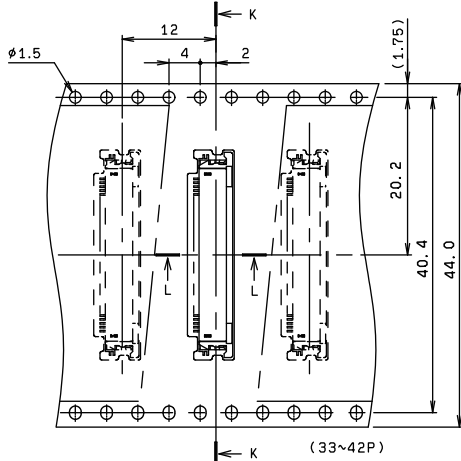

THE DATASHEET OF
086260033340829+

0.5mm Pitch

SERIES

6210/6260

0.5mmピッチ RA SMT 下接点 スライドロック
0.5mmPitch RA SMT Bottom contact Slide lock

推奨基板取付寸法(コネクタ搭載側)
MOUNTING LAYOUT(CONN. MOUNTING SIDE)

極数 NO. OF POS.	A	B	C	D
5	6.8	2.0	8.8	3.1
6	7.3	2.5	9.3	3.6
7	7.8	3.0	9.8	4.1
8	8.3	3.5	10.3	4.6
9	8.8	4.0	10.8	5.1
10	9.3	4.5	11.3	5.6
11	9.8	5.0	11.8	6.1
12	10.3	5.5	12.3	6.6
13	10.8	6.0	12.8	7.1
14	11.3	6.5	13.3	7.6
15	11.8	7.0	13.8	8.1
16	12.3	7.5	14.3	8.6
17	12.8	8.0	14.8	9.1
18	13.3	8.5	15.3	9.6
19	13.8	9.0	15.8	10.1
20	14.3	9.5	16.3	10.6
21	14.8	10.0	16.8	11.1
22	15.3	10.5	17.3	11.6
23	15.8	11.0	17.8	12.1
24	16.3	11.5	18.3	12.6
25	16.8	12.0	18.8	13.1
26	17.3	12.5	19.3	13.6
27	17.8	13.0	19.8	14.1
28	18.3	13.5	20.3	14.6
29	18.8	14.0	20.8	15.1
30	19.3	14.5	21.3	15.6
33	20.8	16.0	22.8	17.1
34	21.3	16.5	23.3	17.6
36	22.3	17.5	24.3	18.6
40	24.3	19.5	26.3	20.6

極数 NUMBER OF POSITIONS

生産対応可能極数については、営業部にご確認願います。
Feel free to contact our sales department for available numbers of positions.

0.5mm Pitch
SERIES

6210

エンボス梱包品
Tape and Reel Package

SECT. K-K

SECT. K-K
(7~24P)

SECT. K-K
(25~30P)

SECT. L-L

SECT. K-K
(33~42P)

極数 NO. OF POS.	A	B	C
5	3.4	7.2	9.4
6	3.9	7.7	9.9

極数 NO. OF POS.	A	B	C
7	4.4	8.2	10.4
8	4.9	8.7	10.9
9	5.4	9.2	11.4
10	5.9	9.7	11.9
11	6.4	10.2	12.4
12	6.9	10.7	12.9
13	7.4	11.2	13.4
14	7.9	11.7	13.9
15	8.4	12.2	14.4
16	8.9	12.7	14.9
17	9.4	13.2	15.4
18	9.9	13.7	15.9
19	10.4	14.2	16.4
20	10.9	14.7	16.9
21	11.4	15.2	17.4
22	11.9	15.7	17.9
23	12.4	16.2	18.4
24	12.9	16.7	18.9

極数 NO. OF POS.	A	B	C
25	13.4	17.2	19.4
26	13.9	17.7	19.9
27	14.4	18.2	20.4
28	14.9	18.7	20.9
29	15.4	19.2	21.4
30	15.9	19.7	21.9

極数 NO. OF POS.	A	B	C
33	17.4	21.2	23.4
34	17.9	21.7	23.9
35	18.4	22.2	24.4
36	18.9	22.7	24.9
38	19.9	23.7	25.9
40	20.9	24.7	26.9