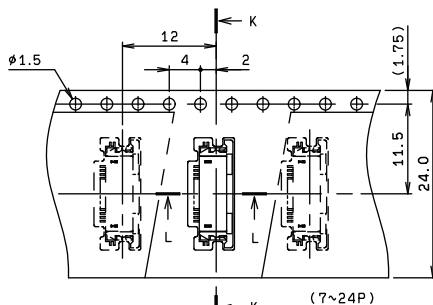

極数 NUMBER OF POSITIONS

生産対応可能極数については、営業部にご確認願います。
Feel free to contact our sales department for available numbers of positions.

0.5mm Pitch
SERIES

6210

エンボス梱包品
Tape and Reel Package

SECT. K-K

SECT. K-K
(7~24P)

SECT. K-K
(25~30P)

SECT. L-L

SECT. K-K
(33~42P)

極数 NO. OF POS.	A	B	C
5	3.4	7.2	9.4
6	3.9	7.7	9.9

極数 NO. OF POS.	A	B	C
7	4.4	8.2	10.4
8	4.9	8.7	10.9
9	5.4	9.2	11.4
10	5.9	9.7	11.9
11	6.4	10.2	12.4
12	6.9	10.7	12.9
13	7.4	11.2	13.4
14	7.9	11.7	13.9
15	8.4	12.2	14.4
16	8.9	12.7	14.9
17	9.4	13.2	15.4
18	9.9	13.7	15.9
19	10.4	14.2	16.4
20	10.9	14.7	16.9
21	11.4	15.2	17.4
22	11.9	15.7	17.9
23	12.4	16.2	18.4
24	12.9	16.7	18.9

極数 NO. OF POS.	A	B	C
25	13.4	17.2	19.4
26	13.9	17.7	19.9
27	14.4	18.2	20.4
28	14.9	18.7	20.9
29	15.4	19.2	21.4
30	15.9	19.7	21.9

極数 NO. OF POS.	A	B	C
33	17.4	21.2	23.4
34	17.9	21.7	23.9
35	18.4	22.2	24.4
36	18.9	22.7	24.9
38	19.9	23.7	25.9
40	20.9	24.7	26.9