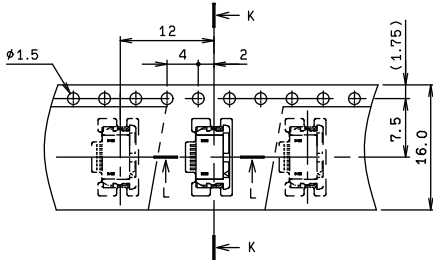

0.5mm Pitch
SERIES

6210

エンボス梱包品
Tape and Reel Package