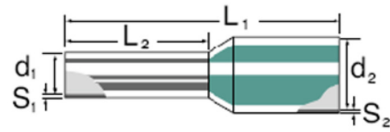

Data sheet

H1,5/24 R

Weidmüller Interface GmbH & Co. KG
Klingenbergstraße 26
D-32758 Detmold
Germany

www.weidmueller.com

Drawings

Drawing