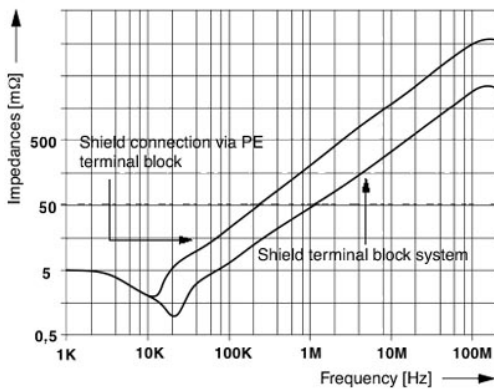

Connection data

Tightening torque max	0.6 Nm

Accessories

Item	Designation	Description

Assembly

3025341	AB-SK	Support for busbars
0404428	AB/SS	Support made of insulating material, with retaining screw, for use with either 3 x 10 mm or 6 x 6 mm busbar, color: gray
0402174	NLS-CU 3/10 SN 1000MM	PEN conductor busbar, 3mm x 10 mm, length: 1000 mm

General

0404017	AK 4	Power terminal block, Load current : 41 A, Cross section: 0.5 mm² - 6 mm², Width: 7 mm, Color: gray
0421032	AKG 4 BK	Power terminal block, Load current : 41 A, Cross section: 0.5 mm² - 6 mm², Width: 7 mm, Color: black
0421029	AKG 4 GNYE	Power terminal block, Load current : 41 A, Cross section: 0.5 mm² - 6 mm², Width: 7 mm, Color: green-yellow

Diagrams/Drawings

Diagram