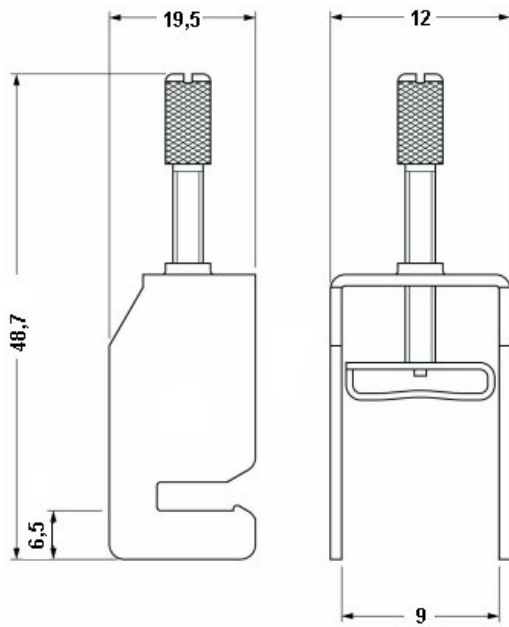

Technical data	
General	
Color	silver
Technical data	
Connection in acc. with standard	IEC / EN

Connection data

Tightening torque max	0.6 Nm
-----------------------	--------

Accessories

Item	Designation	Description
------	-------------	-------------

Assembly

3025341	AB-SK	Support for busbars
0404428	AB/SS	Support made of insulating material, with retaining screw, for use with either 3 x 10 mm or 6 x 6 mm busbar, color: gray
0402174	NLS-CU 3/10 SN 1000MM	PEN conductor busbar, 3mm x 10 mm, length: 1000 mm

General

0404017	AK 4	Power terminal block, Load current : 41 A, Cross section: 0.5 mm ² - 6 mm ² , Width: 7 mm, Color: gray
0421032	AKG 4 BK	Power terminal block, Load current : 41 A, Cross section: 0.5 mm ² - 6 mm ² , Width: 7 mm, Color: black
0421029	AKG 4 GNYE	Power terminal block, Load current : 41 A, Cross section: 0.5 mm ² - 6 mm ² , Width: 7 mm, Color: green-yellow

Diagrams/Drawings

Diagram

Dimensioned drawing

SK 8 Order No.: 3025163

<http://eshop.phoenixcontact.de/phoenix/treeViewClick.do?UID=3025163>

Address

PHOENIX CONTACT Deutschland GmbH
Flachmarktstr. 8
32825 Blomberg, Germany
Phone +49 5235 3 12000
Fax +49 5235 3 41200
<http://www.phoenixcontact.de>