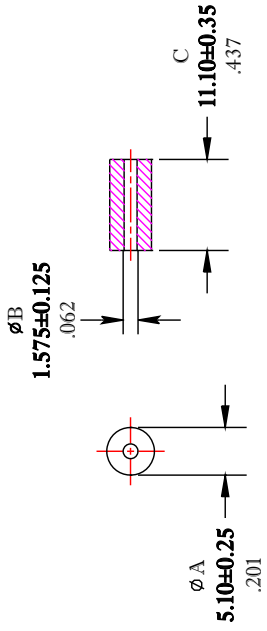

THE DATASHEET OF
2643021801

** Not all features are shown in this drawing. For more detailed information, please contact your Fair-Rite representative.

UNCONTROLLED ~ CATALOG ~ DRAWING

SIZE
B

DIMENSIONS
BOLD NUMBERS ARE IN MILLIMETERS
LIGHT NUMBERS ARE IN INCHES

ELECTRICAL SPEC

$\Sigma L/A(\text{mm}^{-1})$	l_e (mm)	A_e (mm ²)	V_e (mm ³)	L_o (nH)
0.4817	8.42	17.46	146.86	2.609

FAIR-RITE		SHI	
TITLE	FR# 43	SCALE	
DRAWN BY D. FOOTE	DATE 12/5/2019	SIZE	B
CHKD BY		APPRVD BY	