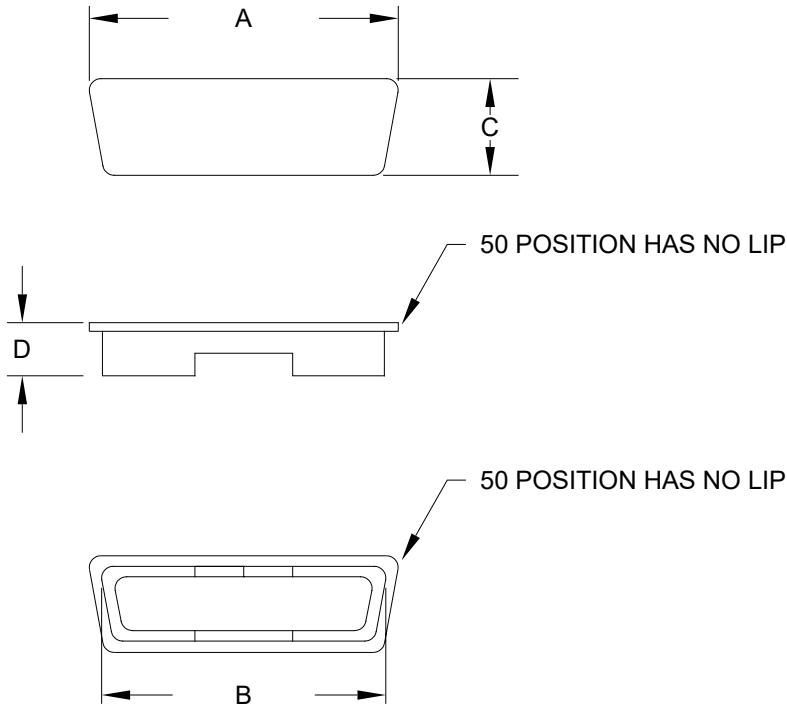

THE DATASHEET OF
160-000-125R000

SPECIFICATIONS:

MATERIALS:

HOUSING: PE, UL94 HB

DIMENSIONS(inch)				
SIZE	A	B	C	D
9	0.963	0.843	0.580	0.262
15	1.293	1.190	0.580	0.262
25	1.822	1.710	0.580	0.262
37	2.480	2.367	0.591	0.276
50	2.264	2.264	0.559	0.319

POSITION	PART NUMBER
9	160-000-109R000
15	160-000-115R000
25	160-000-125R000
37	160-000-137R000
50	160-000-150R000

RoHS COMPLIANT

UNITS = "as indicated" **DO NOT SCALE FROM DRAWING**

THESE DRAWINGS AND SPECIFICATIONS ARE THE PROPERTY OF NorComp AND SHALL NOT BE REPRODUCED, COPIED OR USED AS THE BASIS FOR THE MANUFACTURE OR SALE OF APPARATUS WITHOUT WRITTEN PERMISSION.