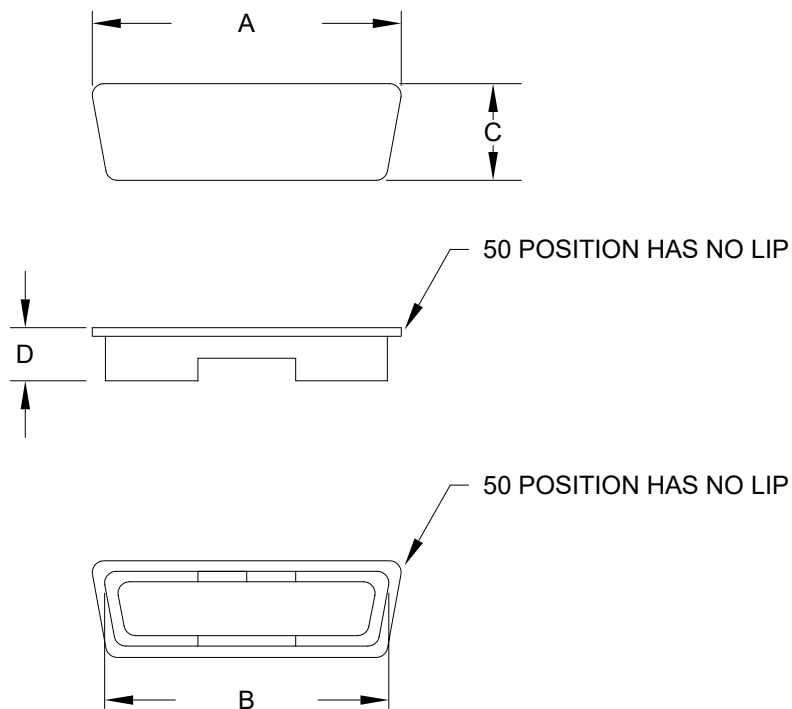

**THE DATASHEET OF**  
**160-000-109R000**

**SPECIFICATIONS:**

**MATERIALS:**

HOUSING: PE, UL94 HB

DIMENSIONS(inch)				
SIZE	A	B	C	D
9	0.963	0.843	0.580	0.262
15	1.293	1.190	0.580	0.262
25	1.822	1.710	0.580	0.262
37	2.480	2.367	0.591	0.276
50	2.264	2.264	0.559	0.319

POSITION	PART NUMBER
9	160-000-109R000
15	160-000-115R000
25	160-000-125R000
37	160-000-137R000
50	160-000-150R000

RoHS COMPLIANT

UNITS = "as indicated" DO NOT SCALE FROM DRAWING

THESE DRAWINGS AND SPECIFICATIONS ARE THE PROPERTY OF NorComp AND SHALL NOT BE REPRODUCED, COPIED OR USED AS THE BASIS FOR THE MANUFACTURE OR SALE OF APPARATUS WITHOUT WRITTEN PERMISSION.