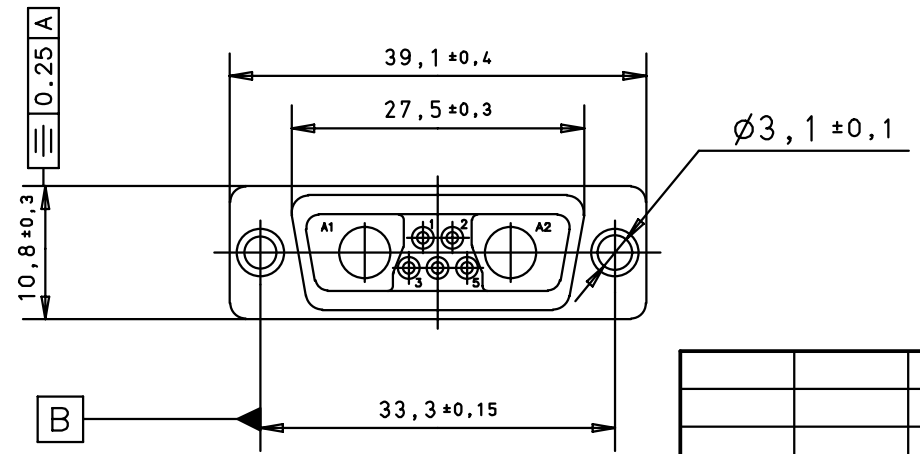

THE DATASHEET OF
09692020072

5 4 3 2 1

D

C

B

A

				Det.	Name	 All Dim. in mm Orig. Size DIN A 4	D-Sub , female, straight 7W2, without contact, Tin plated shell	Maßstab/ Scale 1.5/1	
			Detail.	12/12/01	S.H.				
			Insp.						
				Stand.					
				HARTING ELEKTRONIK F-95972 Paris				TB 09 69 202 0072	Blatt/ Page /
29741	12/12/01	S.H.	Mod.	Det.	Name	Sub.			

Looking for pricing, stock, or lifecycle information?

Click below to explore more details on WIN SOURCE:

 [View 09692020072 on WIN SOURCE](#)

 [HARTING](#) Information

Optimize Your Supply Chain with WIN SOURCE Solutions