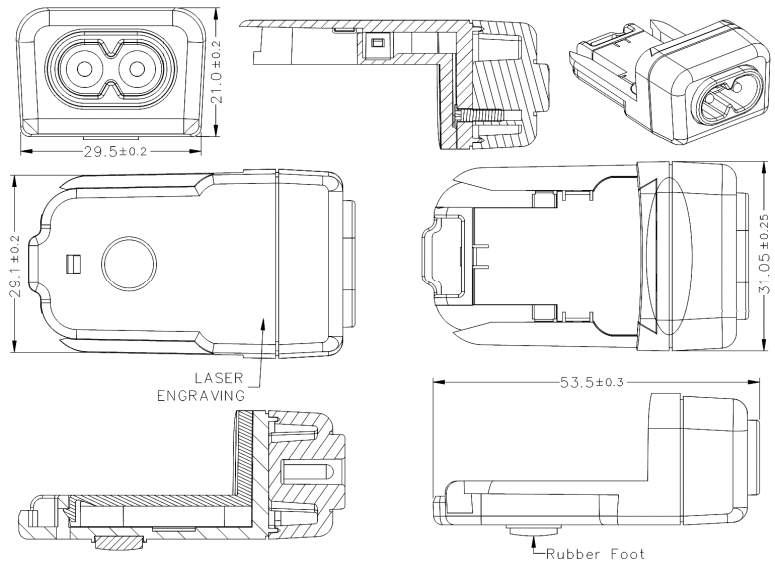

**THE DATASHEET OF
RPX-03-R**

RPA – US Clip Dimension Drawing Unit: mm

RPB – Brazil Clip Dimension Drawing Unit: mm

RPC – China Clip Dimension Drawing Unit: mm

RPE - Europe Clip Dimension Drawing Unit: mm

RPH – Korea Clip

Dimension Drawing Unit: mm

RPI – India Clip

Dimension Drawing Unit: mm

RPK – UK Clip

Dimension Drawing Unit: mm

RPN – Argentina Clip

Dimension Drawing Unit: mm

RPS – Australia Clip

Dimension Drawing Unit: mm

RPX – C8 Clip

Dimension Drawing Unit: mm

Looking for pricing, stock, or lifecycle information?

Click below to explore more details on WIN SOURCE:

 [View RPX-03-R on WIN SOURCE](#)