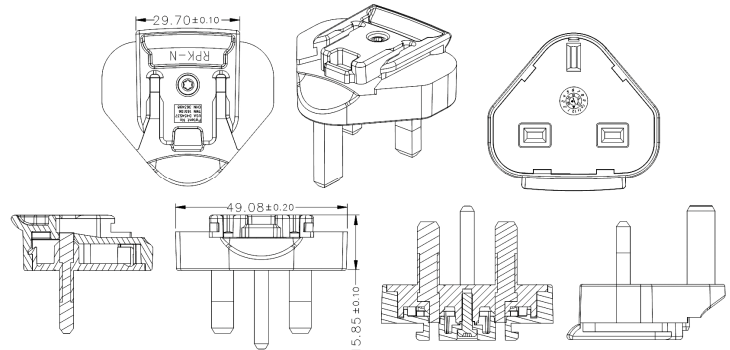

**THE DATASHEET OF
RPX-03-R**

RPA – US Clip Dimension Drawing Unit: mm

RPB – Brazil Clip Dimension Drawing Unit: mm

RPC – China Clip Dimension Drawing Unit: mm

RPE - Europe Clip Dimension Drawing Unit: mm

RPH – Korea Clip

Dimension Drawing Unit: mm

RPI – India Clip

Dimension Drawing Unit: mm

RPK – UK Clip

Dimension Drawing Unit: mm

RPN – Argentina Clip

Dimension Drawing Unit: mm

RPS – Australia Clip

Dimension Drawing Unit: mm

RPX – C8 Clip

Dimension Drawing Unit: mm

Looking for pricing, stock, or lifecycle information?

Click below to explore more details on WIN SOURCE:

 [View RPX-03-R on WIN SOURCE](#)