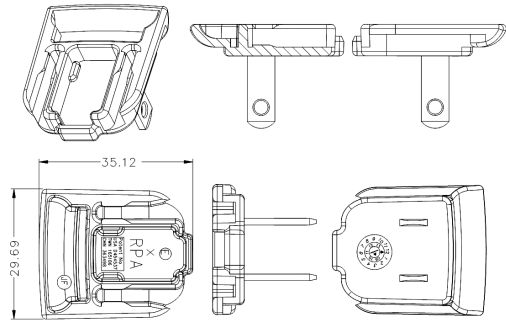

**THE DATASHEET OF
RPX-03-R**

RPA – US Clip Dimension Drawing Unit: mm

RPB – Brazil Clip Dimension Drawing Unit: mm

RPC – China Clip Dimension Drawing Unit: mm

RPE - Europe Clip Dimension Drawing Unit: mm

RPH – Korea Clip

Dimension Drawing Unit: mm

RPI – India Clip

Dimension Drawing Unit: mm

RPK – UK Clip

Dimension Drawing Unit: mm

RPN – Argentina Clip

Dimension Drawing Unit: mm

RPS – Australia Clip

Dimension Drawing Unit: mm

RPX – C8 Clip

Dimension Drawing Unit: mm

Looking for pricing, stock, or lifecycle information?

Click below to explore more details on WIN SOURCE:

 [View RPX-03-R on WIN SOURCE](#)