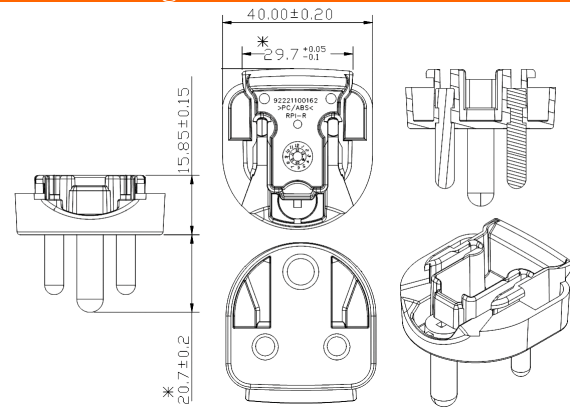

**THE DATASHEET OF
RPX-03-R**

RPA – US Clip Dimension Drawing Unit: mm

RPB – Brazil Clip Dimension Drawing Unit: mm

RPC – China Clip Dimension Drawing Unit: mm

RPE - Europe Clip Dimension Drawing Unit: mm

RPH – Korea Clip

Dimension Drawing Unit: mm

RPI – India Clip

Dimension Drawing Unit: mm

RPK – UK Clip

Dimension Drawing Unit: mm

RPN – Argentina Clip

Dimension Drawing Unit: mm

RPS – Australia Clip

Dimension Drawing Unit: mm

RPX – C8 Clip

Dimension Drawing Unit: mm

Looking for pricing, stock, or lifecycle information?

Click below to explore more details on WIN SOURCE:

 [View RPX-03-R on WIN SOURCE](#)