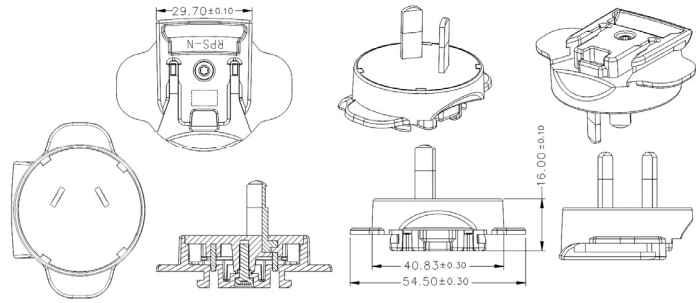

**THE DATASHEET OF
RPX-03-R**

RPA – US Clip Dimension Drawing Unit: mm

RPB – Brazil Clip Dimension Drawing Unit: mm

RPC – China Clip Dimension Drawing Unit: mm

RPE - Europe Clip Dimension Drawing Unit: mm

RPH – Korea Clip

Dimension Drawing Unit: mm

RPI – India Clip

Dimension Drawing Unit: mm

RPK – UK Clip

Dimension Drawing Unit: mm

RPN – Argentina Clip

Dimension Drawing Unit: mm

RPS – Australia Clip

Dimension Drawing Unit: mm

RPX – C8 Clip

Dimension Drawing Unit: mm

Looking for pricing, stock, or lifecycle information?

Click below to explore more details on WIN SOURCE:

 [View RPX-03-R on WIN SOURCE](#)