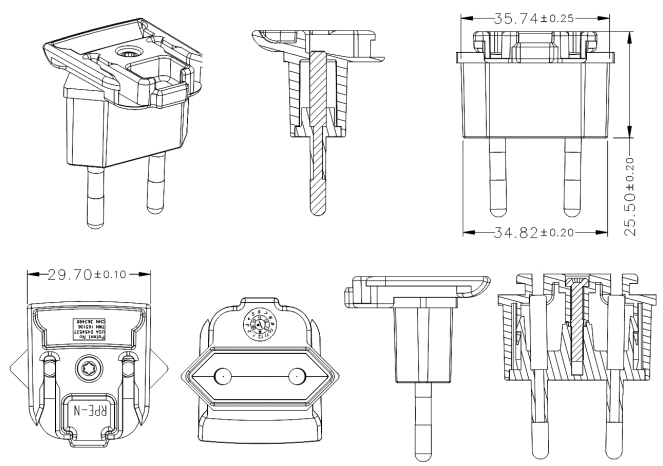

**THE DATASHEET OF
RPX-03-R**

RPA – US Clip Dimension Drawing Unit: mm

RPB – Brazil Clip Dimension Drawing Unit: mm

RPC – China Clip Dimension Drawing Unit: mm

RPE - Europe Clip Dimension Drawing Unit: mm

RPH – Korea Clip

Dimension Drawing Unit: mm

RPI – India Clip

Dimension Drawing Unit: mm

RPK – UK Clip

Dimension Drawing Unit: mm

RPN – Argentina Clip

Dimension Drawing Unit: mm

RPS – Australia Clip

Dimension Drawing Unit: mm

RPX – C8 Clip

Dimension Drawing Unit: mm

Looking for pricing, stock, or lifecycle information?

Click below to explore more details on WIN SOURCE:

 [View RPX-03-R on WIN SOURCE](#)