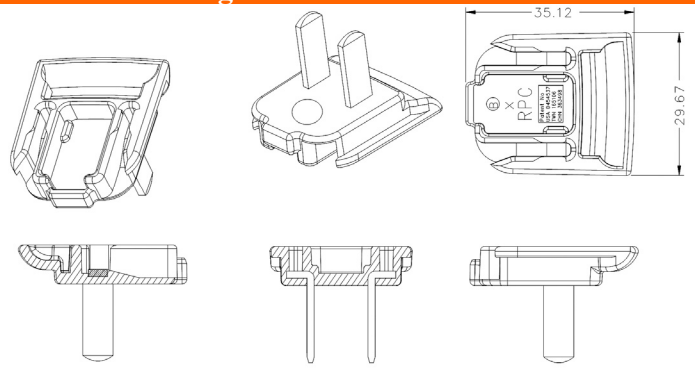

**THE DATASHEET OF
RPX-03-R**

RPA – US Clip Dimension Drawing Unit: mm

RPB – Brazil Clip Dimension Drawing Unit: mm

RPC – China Clip Dimension Drawing Unit: mm

RPE - Europe Clip Dimension Drawing Unit: mm

RPH – Korea Clip

Dimension Drawing Unit: mm

RPI – India Clip

Dimension Drawing Unit: mm

RPK – UK Clip

Dimension Drawing Unit: mm

RPN – Argentina Clip

Dimension Drawing Unit: mm

RPS – Australia Clip

Dimension Drawing Unit: mm

RPX – C8 Clip

Dimension Drawing Unit: mm

Looking for pricing, stock, or lifecycle information?

Click below to explore more details on WIN SOURCE:

 [View RPX-03-R on WIN SOURCE](#)