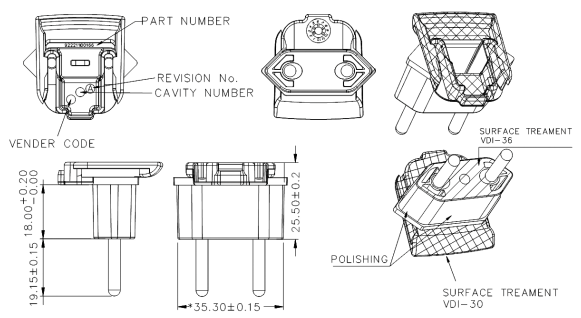

**THE DATASHEET OF
RPX-03-R**

RPA – US Clip Dimension Drawing Unit: mm

RPB – Brazil Clip Dimension Drawing Unit: mm

RPC – China Clip Dimension Drawing Unit: mm

RPE - Europe Clip Dimension Drawing Unit: mm

RPH – Korea Clip

Dimension Drawing Unit: mm

RPI – India Clip

Dimension Drawing Unit: mm

RPK – UK Clip

Dimension Drawing Unit: mm

RPN – Argentina Clip

Dimension Drawing Unit: mm

RPS – Australia Clip

Dimension Drawing Unit: mm

RPX – C8 Clip

Dimension Drawing Unit: mm

Looking for pricing, stock, or lifecycle information?

Click below to explore more details on WIN SOURCE:

 [View RPX-03-R on WIN SOURCE](#)