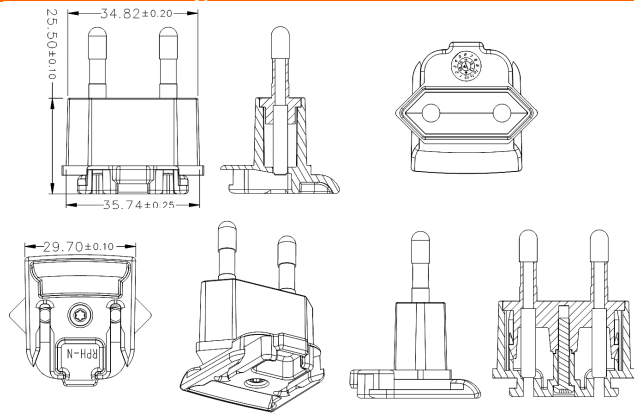

**THE DATASHEET OF
RPX-03-R**

RPA – US Clip Dimension Drawing Unit: mm

RPB – Brazil Clip Dimension Drawing Unit: mm

RPC – China Clip Dimension Drawing Unit: mm

RPE - Europe Clip Dimension Drawing Unit: mm

RPH – Korea Clip

Dimension Drawing Unit: mm

RPI – India Clip

Dimension Drawing Unit: mm

RPK – UK Clip

Dimension Drawing Unit: mm

RPN – Argentina Clip

Dimension Drawing Unit: mm

RPS – Australia Clip

Dimension Drawing Unit: mm

RPX – C8 Clip

Dimension Drawing Unit: mm

Looking for pricing, stock, or lifecycle information?

Click below to explore more details on WIN SOURCE:

 [View RPX-03-R on WIN SOURCE](#)