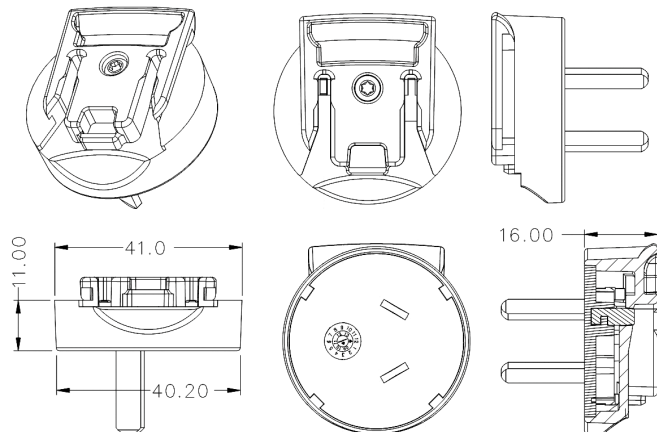

**THE DATASHEET OF
RPX-03-R**

RPA – US Clip Dimension Drawing Unit: mm

RPB – Brazil Clip Dimension Drawing Unit: mm

RPC – China Clip Dimension Drawing Unit: mm

RPE - Europe Clip Dimension Drawing Unit: mm

RPH – Korea Clip

Dimension Drawing Unit: mm

RPI – India Clip

Dimension Drawing Unit: mm

RPK – UK Clip

Dimension Drawing Unit: mm

RPN – Argentina Clip

Dimension Drawing Unit: mm

RPS – Australia Clip

Dimension Drawing Unit: mm

RPX – C8 Clip

Dimension Drawing Unit: mm

Looking for pricing, stock, or lifecycle information?

Click below to explore more details on WIN SOURCE:

 [View RPX-03-R on WIN SOURCE](#)