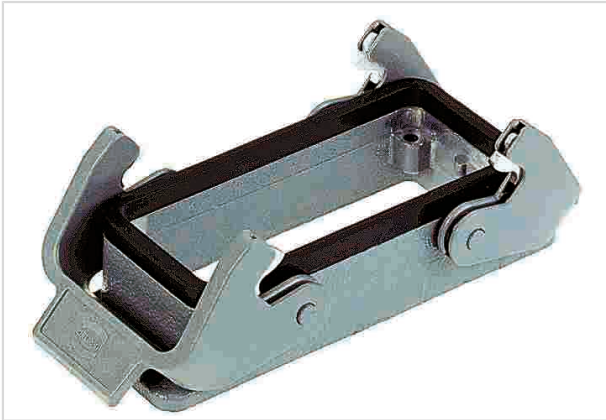

THE DATASHEET OF
09300100301ML

Han B Base Panel 2 levers

Image is for illustration purposes only. Please refer to product description.

Part number	09 30 010 0301
Specification	Han B Base Panel 2 levers
HARTING eCatalogue	https://b2b.harting.com/09300100301

Identification

Category	Hoods/Housings
Series of hoods/housings	Han [®] B
Type of hood/housing	Bulkhead mounted housing
Type	Low construction

Version

Locking type	Double locking lever
Han-Easy Lock [®]	Yes
Size	10 B
Field of application	Standard hoods/housings for industrial connectors

Pushing Performance

Material properties

Material (locking)	Polycarbonate (PC) Stainless steel
Colour (locking)	RAL 7037 (dust grey)
Material flammability class acc. to UL 94 (locking levers)	V-0
RoHS	compliant
ELV status	compliant
China RoHS	e
REACH Annex XVII substances	No
REACH ANNEX XIV substances	No
REACH SVHC substances	Yes
REACH SVHC substances	Potassium 1,1,2,2,3,3,4,4,4-nonafluorobutane-1-sulphonate