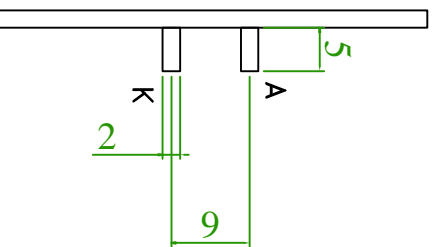

THE DATASHEET OF
4882

3 4 5 6 8

- Notes:
1. LED Type: 2 SMD LED ;
 2. Color: White 6000K-7500K ;
 3. Supply Voltage: DC 3.0V ;
 4. Supply Current: IF= 15mA*2 ;
 5. Luminous Intensity: 80 cd/m2 .

-  ALF (Aluminium Foil)
-  E.L.A. (Effective Light Area)
-  D.S.T. (Double Side Tape)

TYPE	TYPE	MATERIAL	SCALE	APPROVED
类型	背光源 (BACKLIGHT)	材质	比例	承认
LUCKYLIGHT PART NO	KWB-C50-P2W	PMMA	1:1	CHECK
佳光料号		A.0	日期	核对
CUSTOMER PART NO		±0.30 MM	PAGE	DESIGNED
客户料号			1	设计

3 4 5 6 7 8

A

B

C

D

Looking for pricing, stock, or lifecycle information?