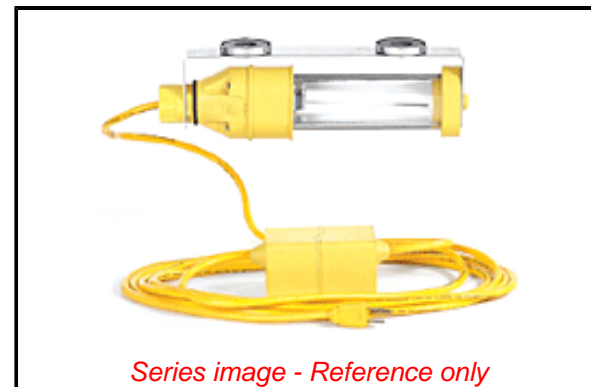

THE DATASHEET OF
1301080121

www.win-source.net

0086-755-83957316

PLEASE CHECK WWW.MOLEX.COM FOR LATEST PART INFORMATION

Part Number: [1301080121](#)
Status: **Active**
Overview: [Hand Lamps](#)
Description: Super-Safeway 13W Fluorescent Machine Light, Screw Mount 24V with 18/3 SJTOOW Cord Type, Overall Cord Length 4.57m (15.0')

Documents:

[RoHS Certificate of Compliance \(PDF\)](#)

[Product Literature \(PDF\)](#)

General

Product Family	Portable Lighting
Series	130108
Exclude SD Check	Yes
NEMA Configuration	N/A
Outlet	None
Overview	Hand Lamps
Product Literature Order No	987650-8054
Product Name	Super-Safeway
Type	Hand Lamps
UPC	78678867258

Physical

Cord Length - Primary	4.57m (15.0')
Cord Length - Secondary	N/A
Depth	76.20mm (3.000")
Duty	Industrial
Guard Included	No
Guard Type	N/A
Height	57.15mm (2.250")
Length	552.45mm (21.750")
Material - Globe	Butyrate
Material - Guard	Nitrile Rubber 80 Shore A
Mounting Style	Magnetic-Bracket
Packaging Type	Carton
Socket Construction	N/A

Electrical

Bulb Type	Fluorescent
Cord Type - Primary	18/3 SJTOOW
Lamp Type	PL13/41
Lamp Wattage - Maximum	13W
Lumens	900
On/Off Switch	Yes
Voltage (Fixture) - Maximum	24V DC

Material Info

Engineering Number	1083-3MM-24
--------------------	-------------