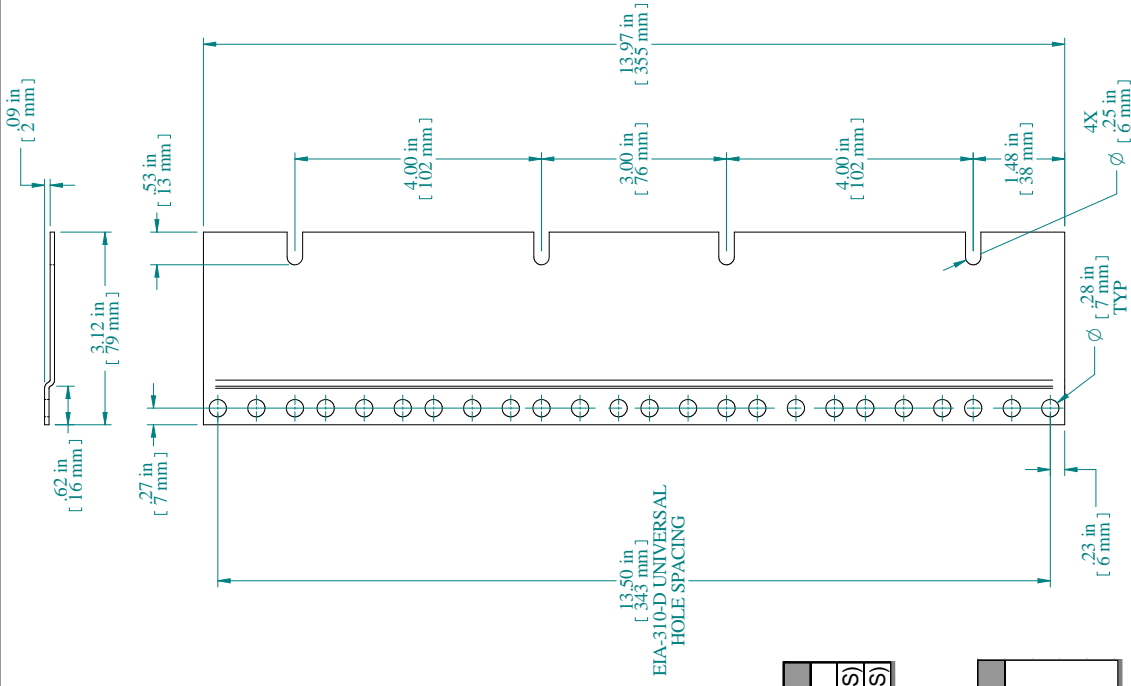

**THE DATASHEET OF
PBAS19014CG2**

PART NUMBERS	
PBAS19014BK2	PAINTED BLACK (SEMI-GLOSS)
PBAS19014CG2	PAINTED RAL7032 GRAY (SEMI-GLOSS)
PBAS19014LG2	PAINTED RAL7035 GRAY (SEMI-GLOSS)

NOTES
Material: 14 Gauge Steel
Includes 10-32 Mounting Hardware
Sold in Pairs

Data subject to change without r

PAI

Looking for pricing, stock, or lifecycle information?

Click below to explore more details on WIN SOURCE:

-  [View PBAS19014CG2 on WIN SOURCE](#)
-  [Hammond Manufacturing Information](#)