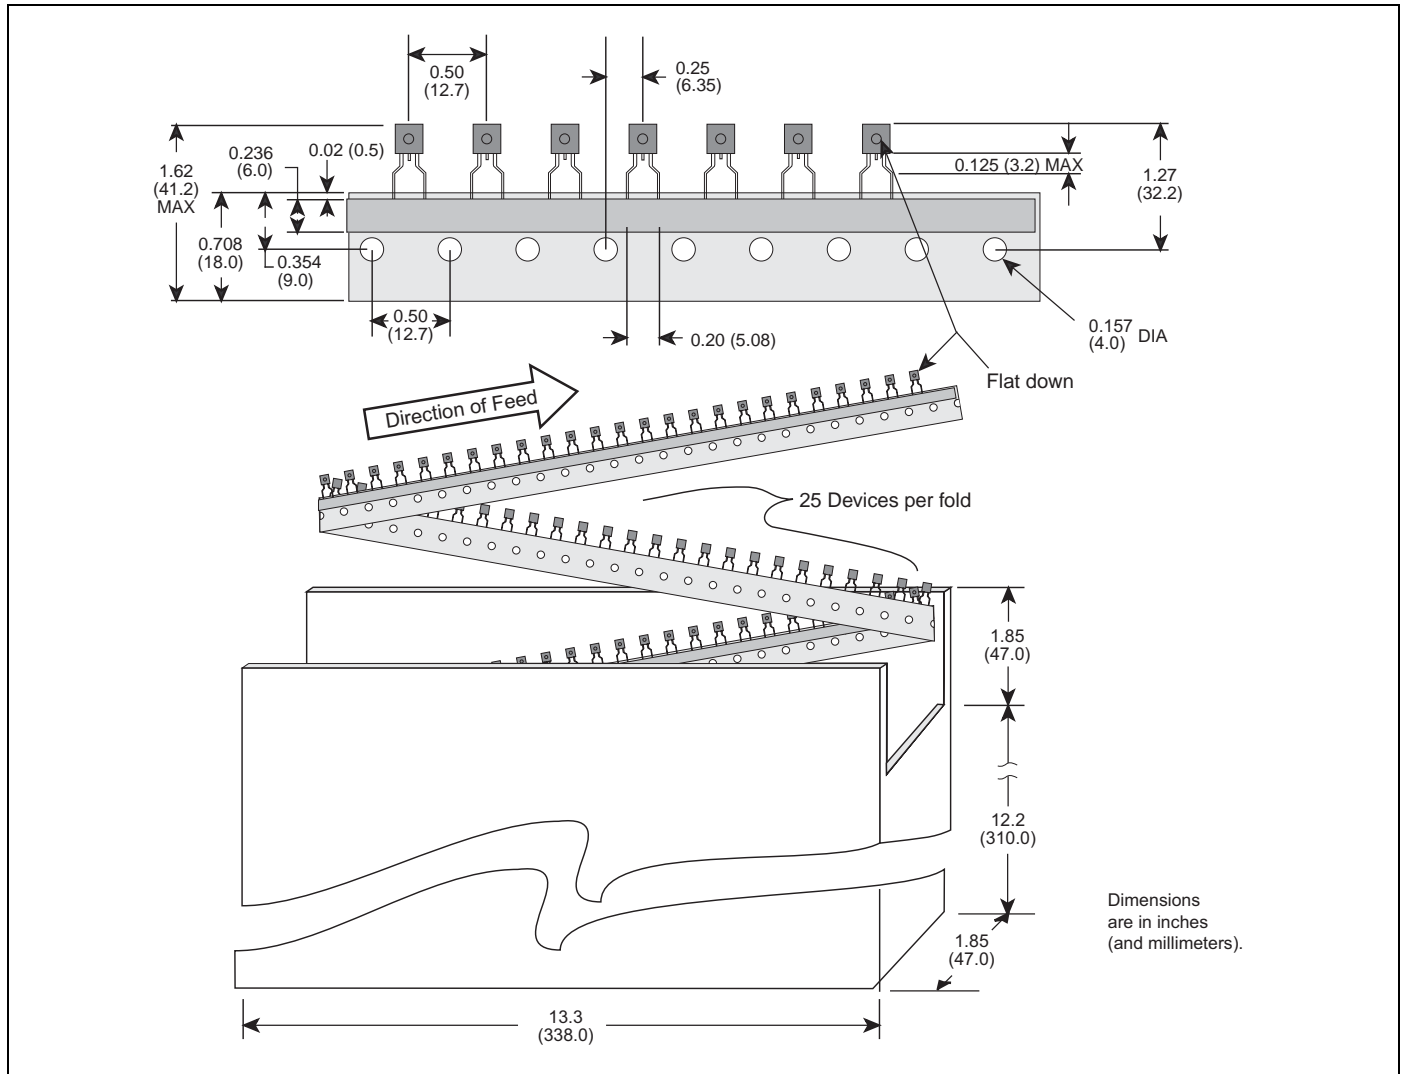

TO-92 Type 70 Ammo Pack (AP) Radial Leaded

Meets all EIA-468-B 1994 Standards