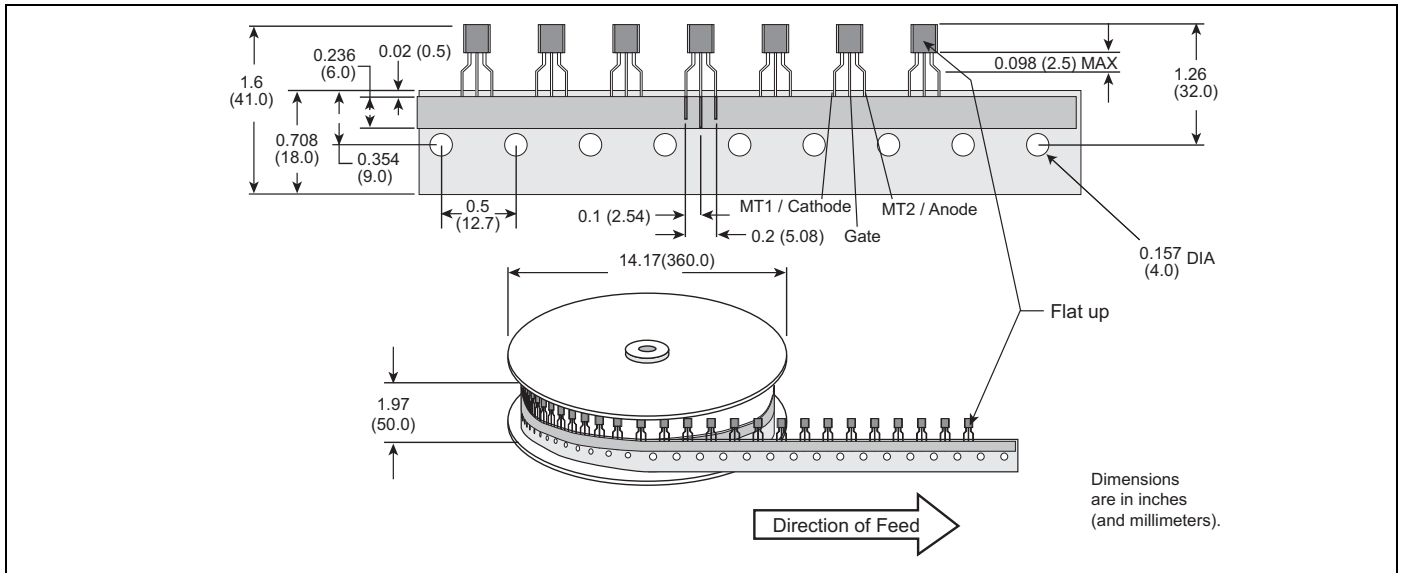

TO-92 (3-lead) Reel Pack (RP) Radial Leaded

Meets all EIA-468-B 1994 Standards