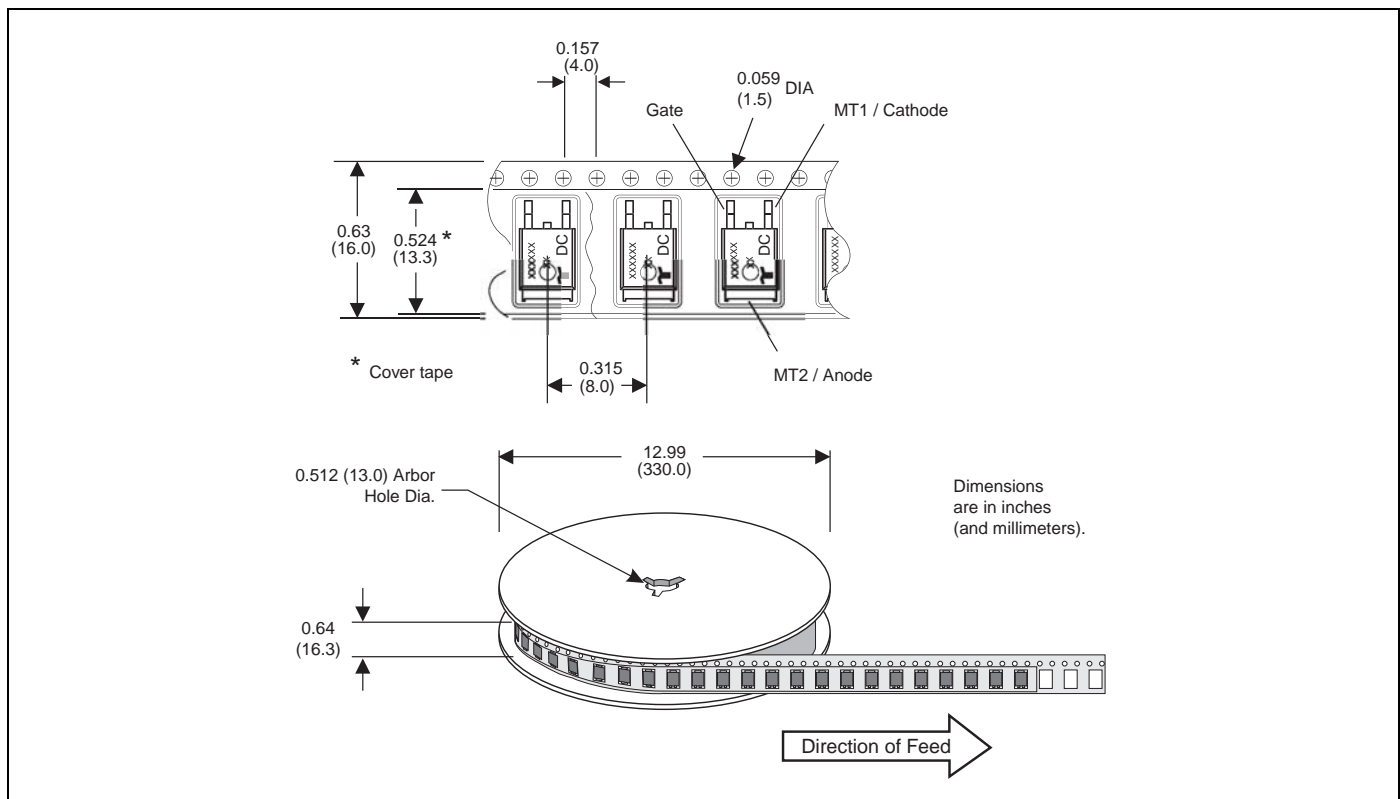

Sample Instructions for Choosing a Packing Option

- (1) If selecting an "L401E6" (sensitive gate, 400 V, 1 A triac in a TO-92 package), choose one of the options available for that device:
 - Bulk packed in 2,000 quantity
 - Tape and Reel with 2,000 parts per reel
 - Tape and Ammo with 2,000 parts per box
- (2) Add the designated code as a suffix to the device number, such as "L401E6 RP" if selecting Tape and Reel or "L401E6 AP" if selecting Tape and Ammo. (Bulk packing requires no suffix.)

TO-92 Type 70 Reel Pack (RP2) Standard

Meets all EIA-468-B 1994 Standards

TO-202 Type 2 Reel Pack (RP)

Meets all EIA-468-B 1994 Standards

Reel Pack (RP) for TO-252 Embossed Carrier

Meets all EIA-481-2 Standards