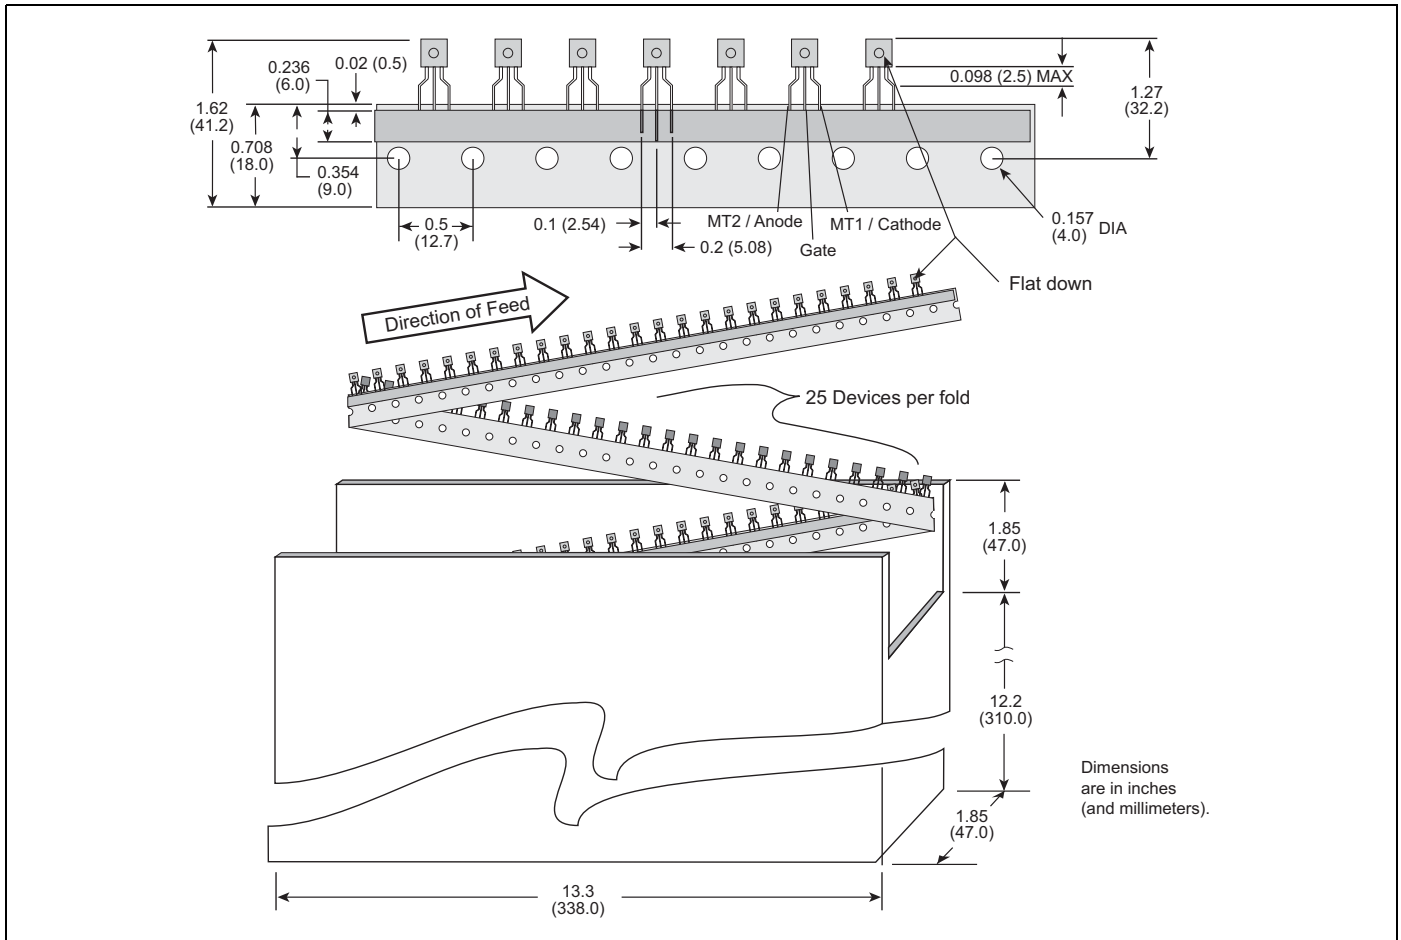

Sample Instructions for Choosing a Packing Option

- (1) If selecting an "L401E6" (sensitive gate, 400 V, 1 A triac in a TO-92 package), choose one of the options available for that device:
 - Bulk packed in 2,000 quantity
 - Tape and Reel with 2,000 parts per reel
 - Tape and Ammo with 2,000 parts per box
- (2) Add the designated code as a suffix to the device number, such as "L401E6 RP" if selecting Tape and Reel or "L401E6 AP" if selecting Tape and Ammo. (Bulk packing requires no suffix.)

Package Type and Packing Options

Package Type	Package Code	Packing Options				
		Bulk Pack	Reel Pack (RP)	Ammo Pack (AP)	Tube Pack (TP)	Embossed Carrier (RP)
TO-92 	E	2,000	2,000	2,000	Contact factory for availability	Only Type 73
TO-220 	L, R	500	n/a	n/a	50	Only Type 67 and 68
TO-202 	F	500	700 (Type 2)	n/a	50	Only Type 43
TO-218 	K, J, M, W	250	n/a	n/a	Contact factory for availability	n/a
Fastpak 	P	160	n/a	n/a	n/a	n/a
TO-251 V-Pak 	V	1,000	Contact factory for availability	n/a	75	n/a
TO-252 D-Pak 	D	n/a	n/a	n/a	75	2500
TO-263 D ² Pak 	N	n/a	n/a	n/a	50	500
DO-214 	S	1,000	n/a	n/a	n/a	2500
Compak 	C	1,000	n/a	n/a	n/a	2500
DO-35 	Y	10,000 Minimum order of 5,000 available	5,000	n/a	n/a	n/a
DO-15X 	G	1,000	5,000	n/a	n/a	n/a

TO-92 (3-lead) Reel Pack (RP) Radial Leaded

Meets all EIA-468-B 1994 Standards

TO-92 (3-lead) Ammo Pack (AP) Radial Leaded

Meets all EIA-468-B 1994 Standards

TO-92 Type 70 Reel Pack (RP3) Optional

Meets all EIA-468-B 1994 Standards