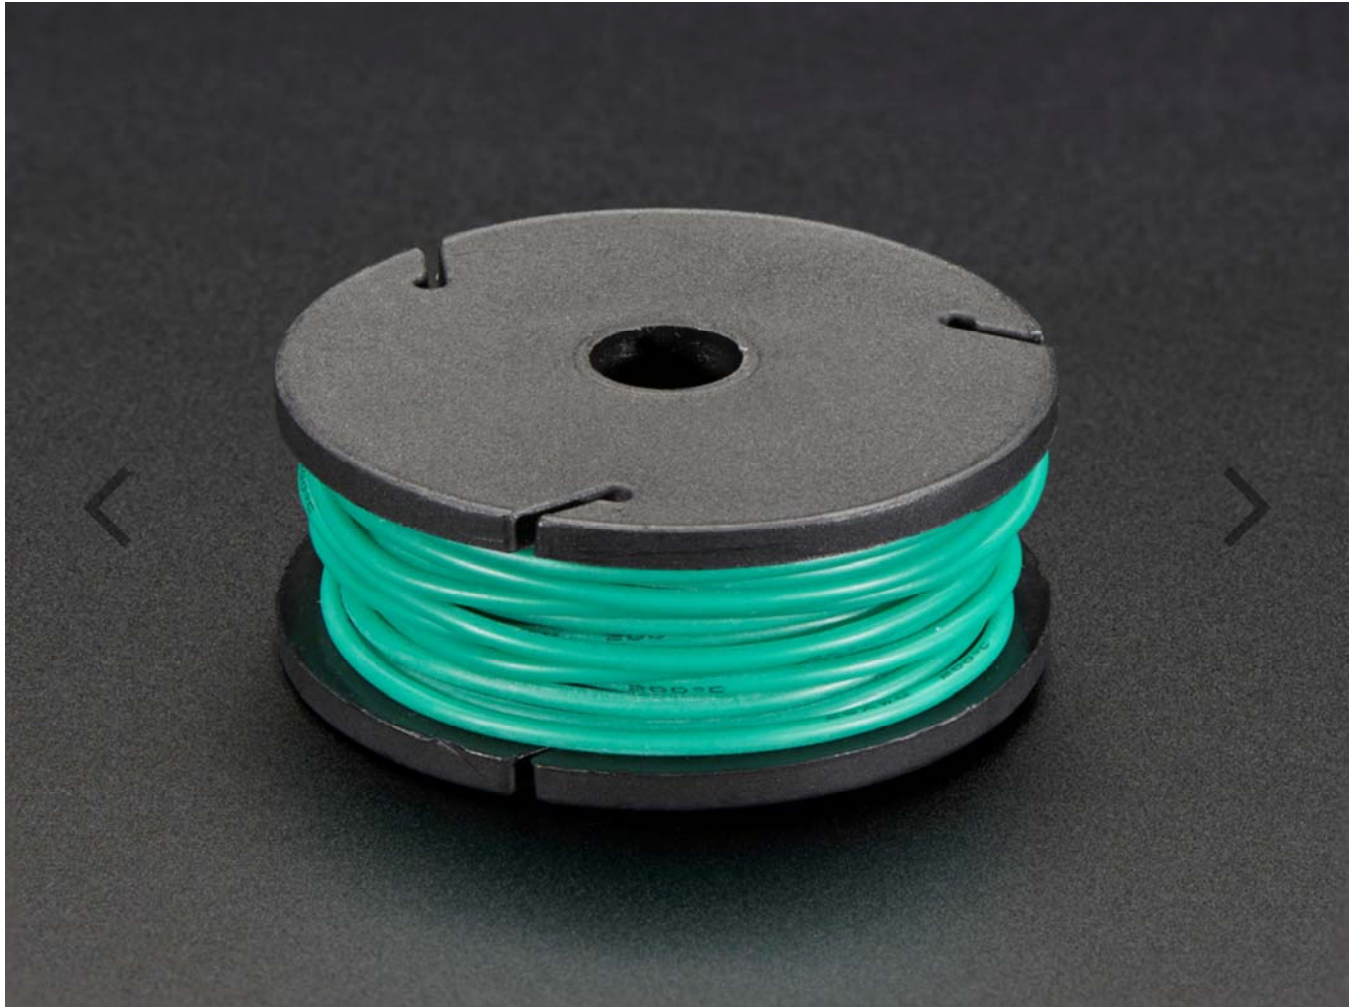

THE DATASHEET OF
2516

Silicone Cover Stranded-Core Wire – 25ft 26AWG – Green

PRODUCT ID: 2516

DESCRIPTION

Silicone-sheathing wire is super-flexible and soft, and its also strong! Able to handle up to 200°C and up to 600V, it will do when PVC covered wire wimps out. We like this wire for being extremely supple and flexible, so it is great for wearables or projects where the wire-harness has to be able to deal with a lot of bending.

Comes with one 25ft spool of green wire. The wire is 26AWG stranded with an outer diameter of 1.5mm.

Technical Details

Length: 25 feet / 7.6m

Outer Diameter: 1.5mm / 0.06"

Nominal Voltage: 600V

Temperature Range: -60°C ~ 200°C