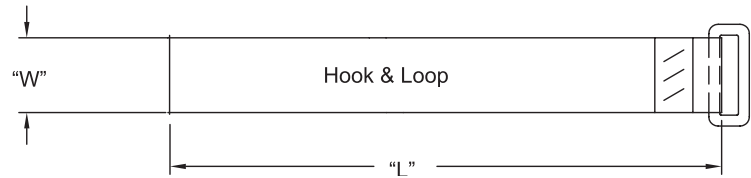

**THE DATASHEET OF
RKWDA-16-48-BK**

RKWDA

Any Length Cinch Straps

- Strap has both the hooks and loops along the same surface area
- Unique cut-to-length cinch straps eliminate the need to predetermine the exact cinch strap length
- Adheres to itself along its entire length and the tip of the strap is not important to the strap's functionality

Material: Nylon Woven Hook & Loop Color: Black Standard Pack: 10 per bag			
Part No.	"L" Length	"W" Width	Approximate Bundle Ø With Hook Fully Engaged
RKWDA-16-36-BK	36.0 (914)	1.0 (25.4)	10-1/2 (267)
RKWDA-16-48-BK	48.0 (1219)		14-3/8 (365)
RKWDA-32-20-BK	20.0 (508)	2.0 (50.8)	5-1/2 (140)
RKWDA-32-24-BK	24.0 (610)		6-5/8 (169)
RKWDA-32-36-BK	36.0 (914)		10-1/2 (267)
RKWDA-32-48-BK	48.0 (1219)		14-3/8 (365)