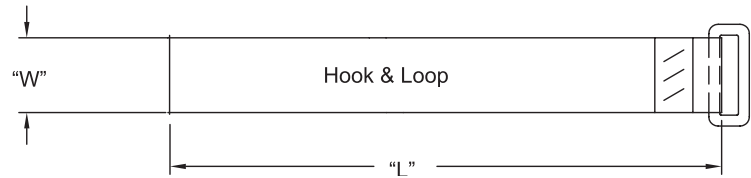

**THE DATASHEET OF
RKWDA-32-20-BK**

RKWDA

Any Length Cinch Straps

- Strap has both the hooks and loops along the same surface area
- Unique cut-to-length cinch straps eliminate the need to predetermine the exact cinch strap length
- Adheres to itself along its entire length and the tip of the strap is not important to the strap's functionality

Material: Nylon Woven Hook & Loop Color: Black Standard Pack: 10 per bag			
Part No.	"L" Length	"W" Width	Approximate Bundle Ø With Hook Fully Engaged
RKWDA-16-36-BK	36.0 (914)	1.0 (25.4)	10-1/2 (267)
RKWDA-16-48-BK	48.0 (1219)		14-3/8 (365)
RKWDA-32-20-BK	20.0 (508)	2.0 (50.8)	5-1/2 (140)
RKWDA-32-24-BK	24.0 (610)		6-5/8 (169)
RKWDA-32-36-BK	36.0 (914)		10-1/2 (267)
RKWDA-32-48-BK	48.0 (1219)		14-3/8 (365)