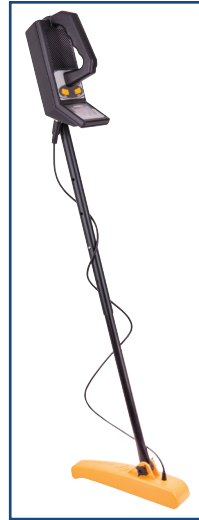

# THE DATASHEET OF R9000-SKID

R9000-RCV

### Features

- Complete video inspection system built in a hard carrying case
- Camera and video functions save high resolution images and records video/audio
- Twelve high visibility LED lights provide illumination in dimly lit environments
- Scratch-resistant sapphire lens and durable stainless steel camera housing
- 65.6ft (20m) cable mounted on cable reel
- High resolution 16:9 7" TFT LCD display
- Video and audio output
- Rechargeable lithium-ion battery and car charger
- Sun visor is included to act as a sun shield for outdoor inspections
- 90° mirror rotation and low battery indicator
- Includes camera head, 20m cable reel and push cable, remote control, hard carrying case with built-in DVR, battery pack and cable, car charger, fuse, 2 ball guides, plastic skid, 2 screws, 2 nuts, waterproof ring and adapters and screwdriver