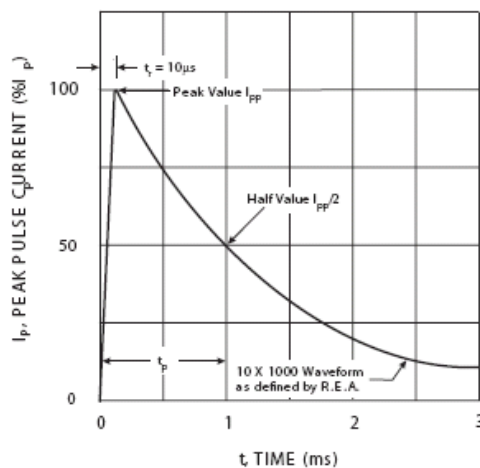

- Notes:**
1. Non-repetitive current pulse, per Fig. 3 and derated above  $T_A = 25^\circ\text{C}$  per Fig. 2.
  2. Mounted on 5.0mm<sup>2</sup> copper pads to each terminal.
  3. Measured on 8.3ms single half sine wave or equivalent square wave, duty cycle=4pulses per minute maximum.
  4. Lead temperature at  $75^\circ\text{C}=T_L$
  5. Peak pulse power waveform is 10x1000 $\mu\text{s}$

Fig. 1 Pulse Derating Curve

Fig. 2 Typical Junction Capacitance

Fig. 3 Pulse Rating Curve

Fig. 4 Pulse Waveform

Fig. 1 Pulse Derating Curve

Fig. 2 Typical Junction Capacitance

Fig. 3 Pulse Rating Curve

Fig. 4 Pulse Waveform