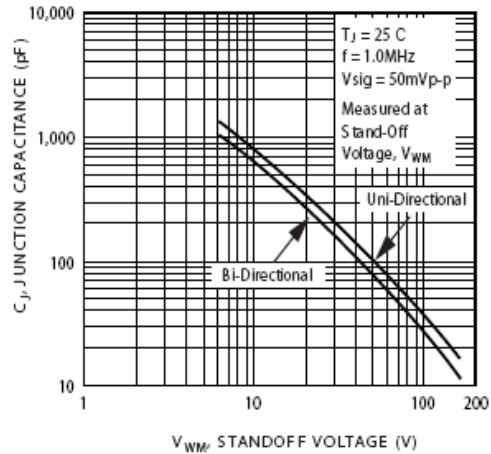

- Notes:**
1. Non-repetitive current pulse, per Fig. 3 and derated above  $T_A = 25^\circ\text{C}$  per Fig. 2.
  2. Mounted on 5.0mm<sup>2</sup> copper pads to each terminal.
  3. Measured on 8.3ms single half sine wave or equivalent square wave, duty cycle=4pulses per minute maximum.
  4. Lead temperature at  $75^\circ\text{C}=T_L$
  5. Peak pulse power waveform is 10x1000 $\mu\text{s}$

Fig. 1 Pulse Derating Curve

Fig. 2 Typical Junction Capacitance

Fig. 3 Pulse Rating Curve

Fig. 4 Pulse Waveform

Fig. 1 Pulse Derating Curve

Fig. 2 Typical Junction Capacitance

Fig. 3 Pulse Rating Curve

Fig. 4 Pulse Waveform