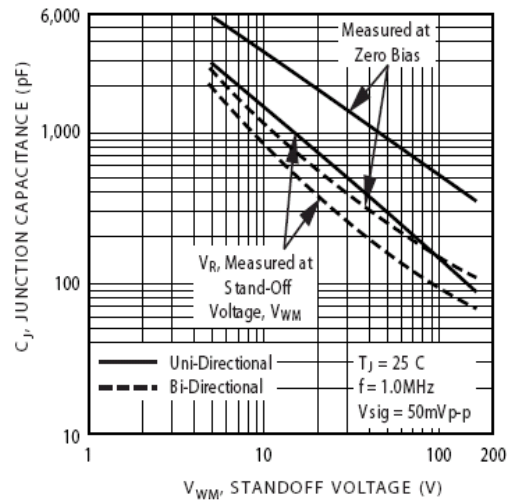

- Notes:**
1. Non-repetitive current pulse, per Fig. 3 and derated above  $T_A = 25^\circ\text{C}$  per Fig. 2.
  2. Mounted on 5.0mm<sup>2</sup> copper pads to each terminal.
  3. Measured on 8.3ms single half sine wave or equivalent square wave, duty cycle=4pulses per minute maximum.
  4. Lead temperature at  $75^\circ\text{C}=T_L$
  5. Peak pulse power waveform is 10x1000 $\mu\text{s}$

Fig. 1 Pulse Derating Curve

Fig. 2 Typical Junction Capacitance

Fig. 3 Pulse Rating Curve

Fig. 4 Pulse Waveform

Fig. 1 Pulse Derating Curve

Fig. 2 Typical Junction Capacitance

Fig. 3 Pulse Rating Curve

Fig. 4 Pulse Waveform