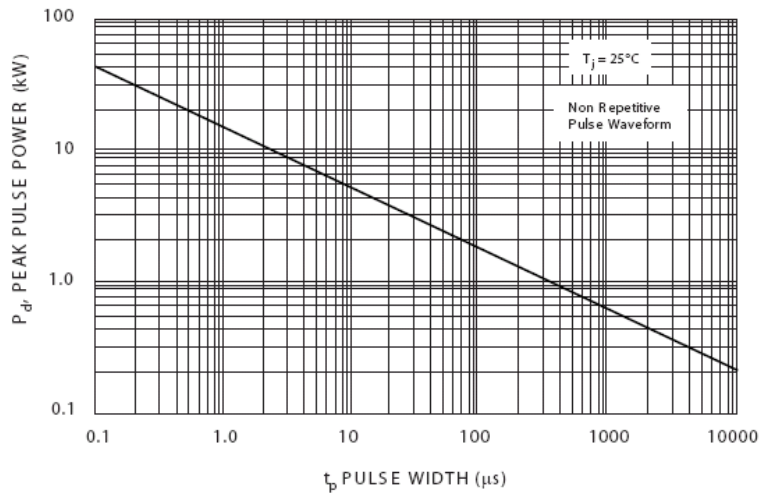

- Notes:**
1. Non-repetitive current pulse, per Fig. 3 and derated above  $T_A = 25^\circ\text{C}$  per Fig. 2.
  2. Mounted on 5.0mm<sup>2</sup> copper pads to each terminal.
  3. Measured on 8.3ms single half sine wave or equivalent square wave, duty cycle=4pulses per minute maximum.
  4. Lead temperature at  $75^\circ\text{C}=T_L$
  5. Peak pulse power waveform is 10x1000 $\mu\text{s}$

Fig. 1 Pulse Derating Curve

Fig. 2 Typical Junction Capacitance

Fig. 3 Pulse Rating Curve

Fig. 4 Pulse Waveform

Fig. 1 Pulse Derating Curve

Fig. 2 Typical Junction Capacitance

Fig. 3 Pulse Rating Curve

Fig. 4 Pulse Waveform