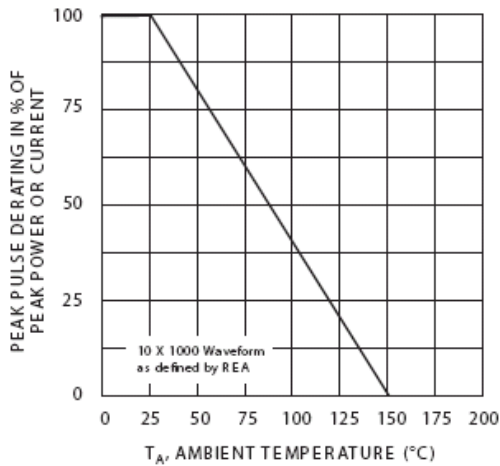

- Notes:**
1. Non-repetitive current pulse, per Fig. 3 and derated above  $T_A = 25^\circ\text{C}$  per Fig. 2.
  2. Mounted on 5.0mm<sup>2</sup> copper pads to each terminal.
  3. Measured on 8.3ms single half sine wave or equivalent square wave, duty cycle=4pulses per minute maximum.
  4. Lead temperature at  $75^\circ\text{C}=T_L$
  5. Peak pulse power waveform is 10x1000 $\mu\text{s}$