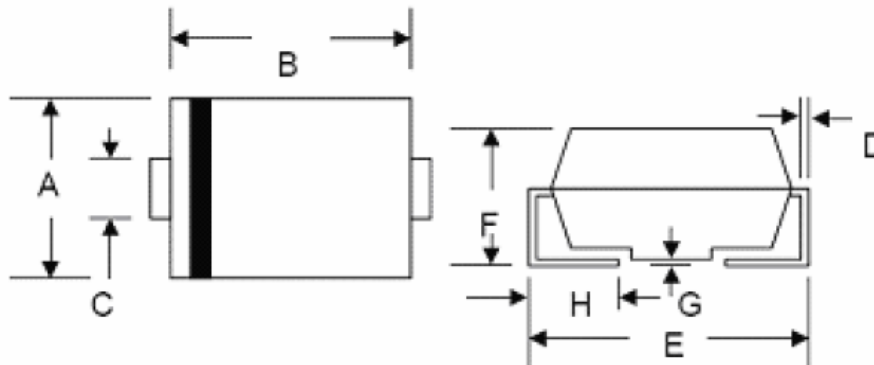

**Mechanical Data:**

- Case: JEDEC DO-214AC Low Profile Molded Plastic
- Terminals: Solder Plated , Solderable per MIL-STD 750, Method 2026
- Polarity: Cathode Band or Cathode Notch
- Weight:0.064 grams(approx.)

**Mechanical Dimensions: In Inches (mm)**

| SMA/DO-214AC |       |       |         |       |
|--------------|-------|-------|---------|-------|
| Dim.         | Min.  | Max.  | Min.    | Max.  |
| A            | 2.50  | 2.90  | 0.098   | 0.114 |
| B            | 4.00  | 4.60  | 0.157   | 0.181 |
| C            | 1.40  | 1.60  | 0.055   | 0.063 |
| D            | 0.152 | 0.305 | 0.006   | 0.012 |
| E            | 4.80  | 5.28  | 0.189   | 0.208 |
| F            | 2.00  | 2.44  | 0.079   | 0.096 |
| G            | 0.051 | 0.203 | 0.002   | 0.008 |
| H            | 0.76  | 1.52  | 0.030   | 0.060 |
|              | In mm |       | In inch |       |