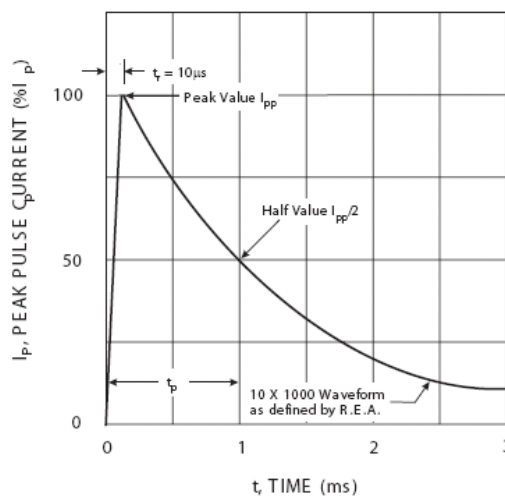

- Notes:**
1. Non-repetitive current pulse, per Fig. 3 and derated above  $T_A = 25^\circ\text{C}$  per Fig. 2.
  2. Mounted on 5.0mm<sup>2</sup> copper pads to each terminal.
  3. Measured on 8.3ms single half sine wave or equivalent square wave, duty cycle=4pulses per minute maximum.
  4. Lead temperature at  $75^\circ\text{C}=T_L$
  5. Peak pulse power waveform is 10x1000 $\mu\text{s}$

Fig. 1 Pulse Derating Curve

Fig. 2 Typical Junction Capacitance

Fig. 3 Pulse Rating Curve

Fig. 4 Pulse Waveform

Fig. 1 Pulse Derating Curve

Fig. 2 Typical Junction Capacitance

Fig. 3 Pulse Rating Curve

Fig. 4 Pulse Waveform