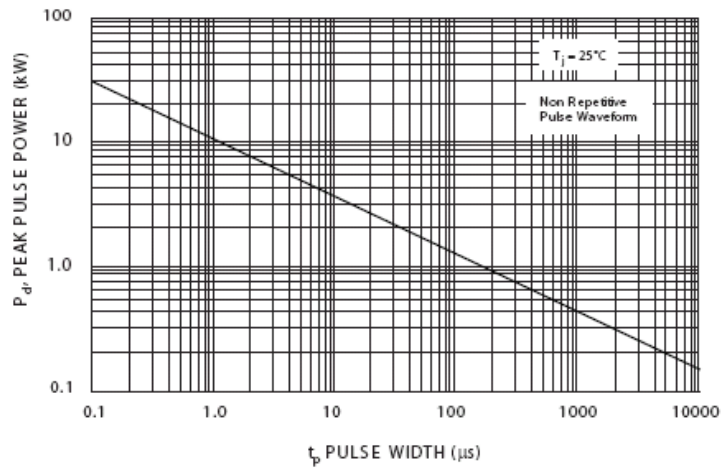

- Notes:**
1. Non-repetitive current pulse, per Fig. 3 and derated above  $T_A = 25^\circ\text{C}$  per Fig. 2.
  2. Mounted on 5.0mm<sup>2</sup> copper pads to each terminal.
  3. Measured on 8.3ms single half sine wave or equivalent square wave, duty cycle=4pulses per minute maximum.
  4. Lead temperature at  $75^\circ\text{C}=T_L$
  5. Peak pulse power waveform is 10x1000 $\mu\text{s}$

Fig. 1 Pulse Derating Curve

Fig. 2 Typical Junction Capacitance

Fig. 3 Pulse Rating Curve

Fig. 4 Pulse Waveform

Fig. 1 Pulse Derating Curve

Fig. 2 Typical Junction Capacitance

Fig. 3 Pulse Rating Curve

Fig. 4 Pulse Waveform