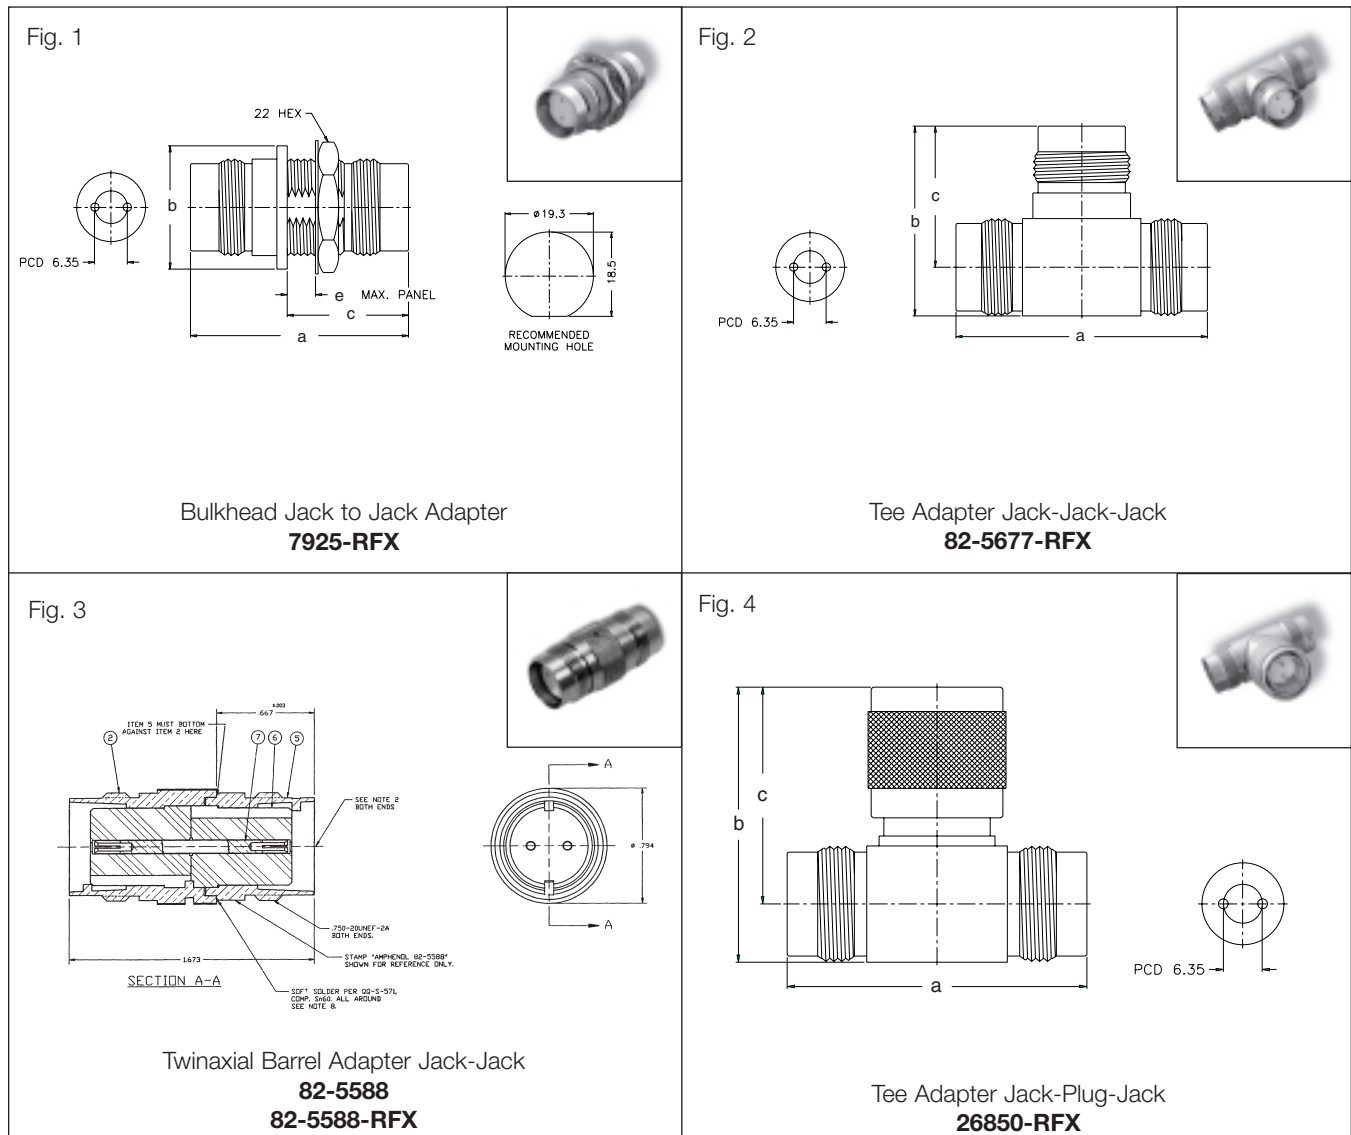

**THE DATASHEET OF
000-7925-RFX**

TWINAXIAL ADAPTERS

Cable/ Description	Dimensions, inches (millimeters)				Notes			Mtg. Hole	IBM Ref. Number	Amphenol Number	Fig.
	a	b	c	e	CAI	Pit.	Ins.				
Bulkhead Jack to Jack Adapter	1.67 (42.4)	.945 (ø24)	1.32 (33.6)	.217 (5.5)	—	P7	D25	Y	—	7925-RFX	1 ▲
Tee Adapter Jack-Jack-Jack	1.93 (49)	1.46 (37)	1.08 (27.5)	—	—	P15	D25	—	68-51167	82-5677-RFX	2 ▲▲
Barrel Adapter, Jack-Jack	1.67(42.4)	.768(19.5)	—	—	—	P1	D12	—	—	82-5588	3 ▲▲
Barrel Adapter, Jack-Jack	1.67(42.4)	.768(19.5)	—	—	—	P7	D25	—	—	82-5588-RFX	3 ▲▲
Tee Adapter Jack-Plug-Jack	1.93 (49)	1.77 (45)	1.40 (35.5)	—	—	P15	D25	—	4178269	26850-RFX	4 ▲▲

● accommodates cable diameter ▲ Distributor stocked