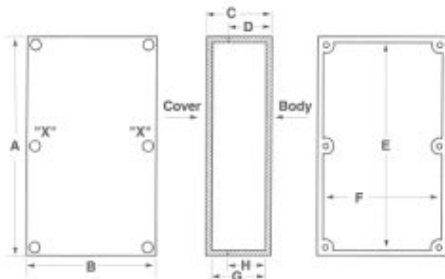

NBF-SERIES NEMA ECONOMY ENCLOSURES

Part Number and Product Details on Page 3-4

Ordering Information

- All items priced, sold and packaged in quantities of one
- Available beginning June 1, 2010
- Contact the factory for modified versions

Obsolete Product Replacement Suggestions

Obsolete Part Number	Suggested Replacement Part	Obsolete Part Number	Suggested Replacement Part	Obsolete Part Number	Suggested Replacement Part	Obsolete Part Number	Suggested Replacement Part
NBB-10220	NBF-32102	NBB-10231	NBF-32204	NBB-15258	NBF-32346	NBB-22258	NBF-32046
NBB-10221	NBF-32104	NBB-10232	NBF-32206	NBB-22220	NBF-32002	NBB-32640	NBF-32010
NBB-10222	NBF-32106	NBB-10233	NBF-32208	NBB-22221	NBF-32004	NBB-32643	NBF-32018
NBB-10223	NBF-32108	NBB-10258	NBF-32146	NBB-22222	NBF-32006	NBB-32647	NBF-32026
NBB-10230	NBF-32202	NBB-10278	NBF-32246	NBB-22223	NBF-32008	NBB-32653	NBF-32032

BUD INDUSTRIES, INC. • 4605 E. 355th Street • Willoughby,
Ohio 44094 • (440) 946-3200 • Fax (440) 951-4015
E-MAIL: saleseast@budind.com • **WEB SITE:** www.budind.com
BUD WEST • Phoenix, Arizona • (602) 870-8377 • Fax (602) 870-8477