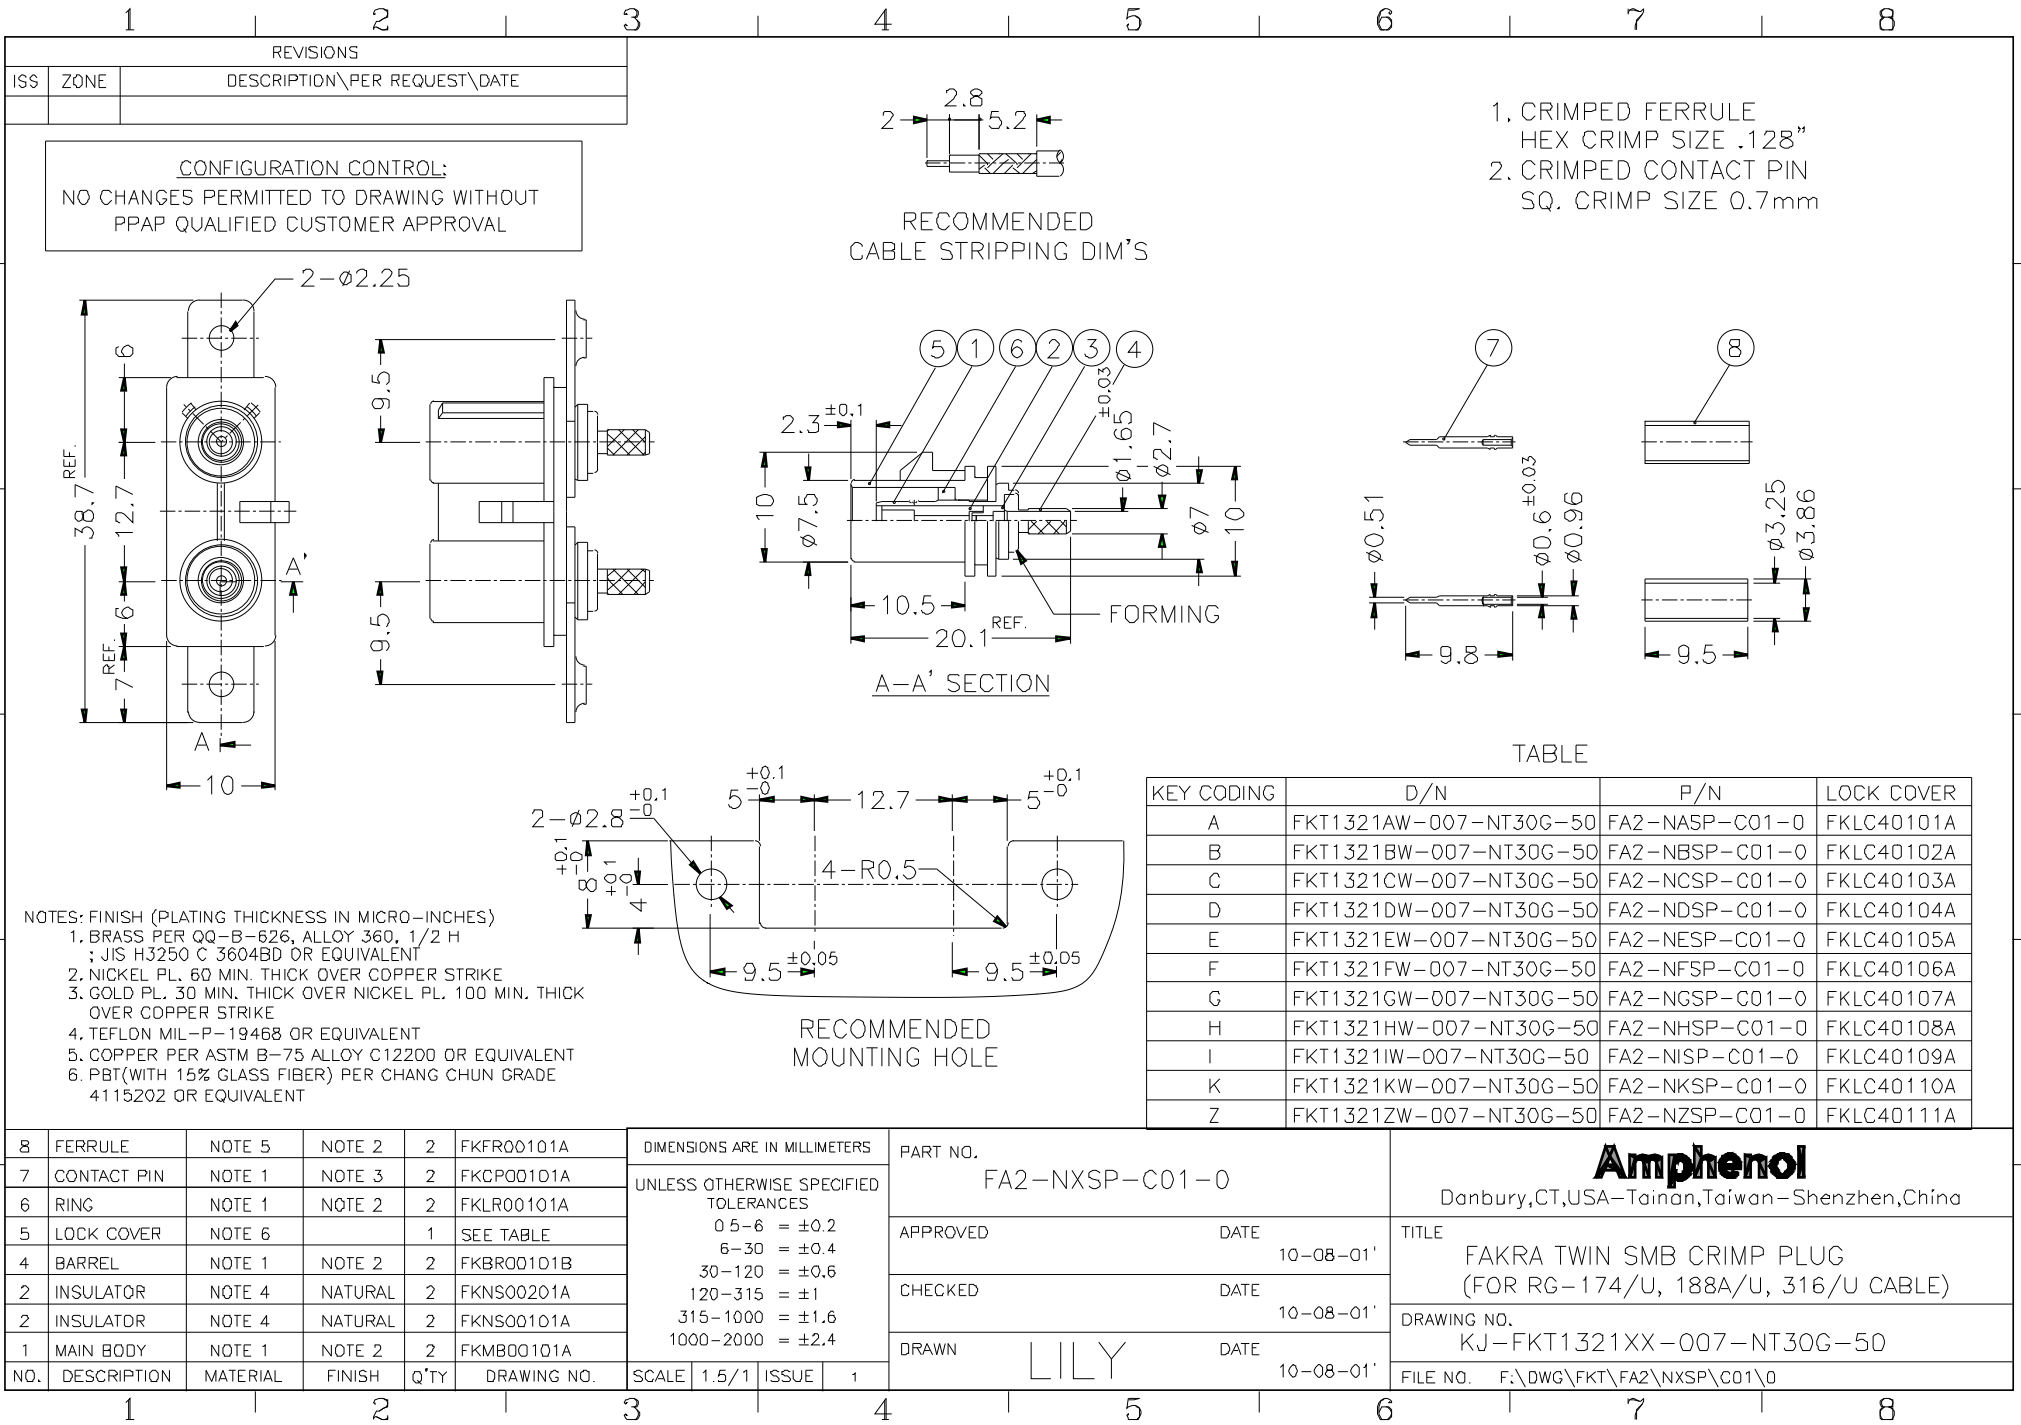

THE DATASHEET OF
WINSOURCE
ELECTRONICS
FA2-NBSP-C01-0

F

F

E

E

D

D

C