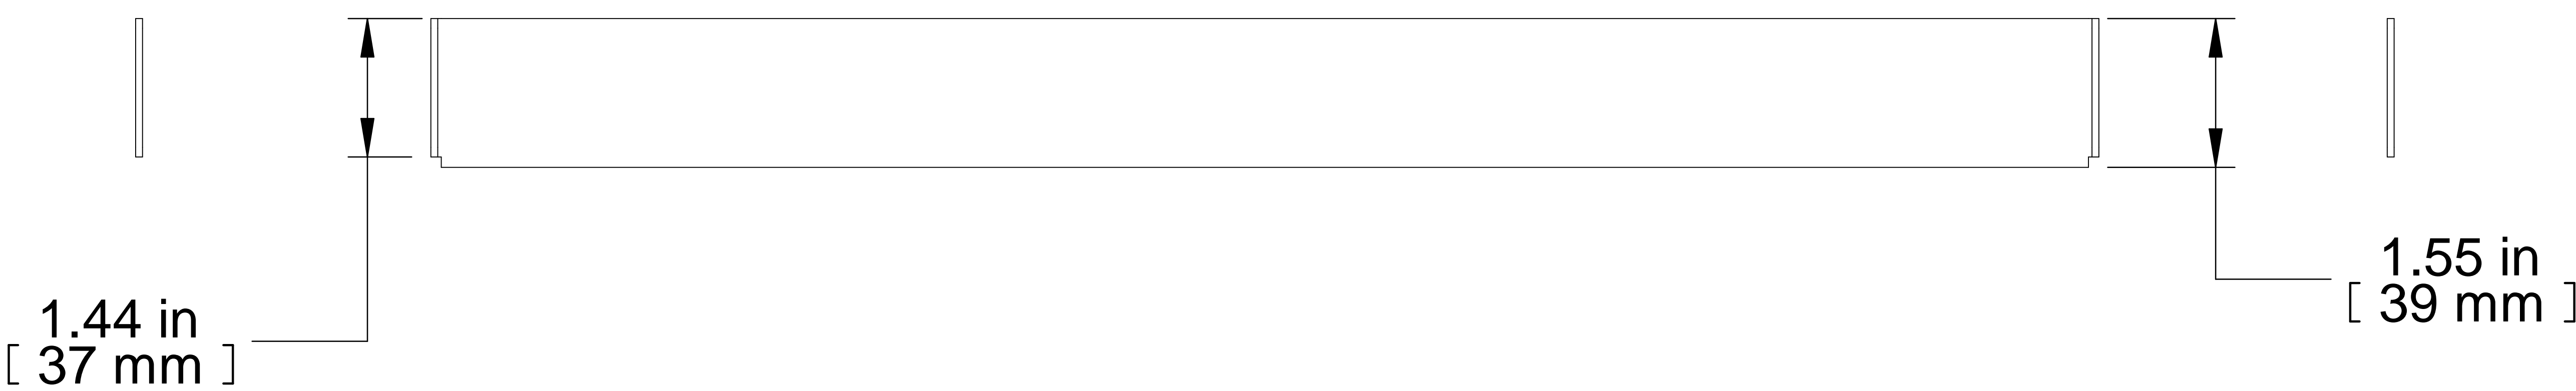

THE DATASHEET OF ADSB

TOP VIEW

Sold As Pair
With 2 Spacers

FRONT VIEW

R.S. VIEW

Item Number	Title	Quantity
1	ADSB SUPPORT BAR	2
2	ADSB SPACER PLATE	2

PART NUMBERS

ADSB	PAINTED BLACK THIN FILM
------	-------------------------

Data subject to change without notice. Isometric drawing not to scale.
Les données sont sujettes à changement sans préavis.

www.hammondmfg.com

PART NO.

ADSB