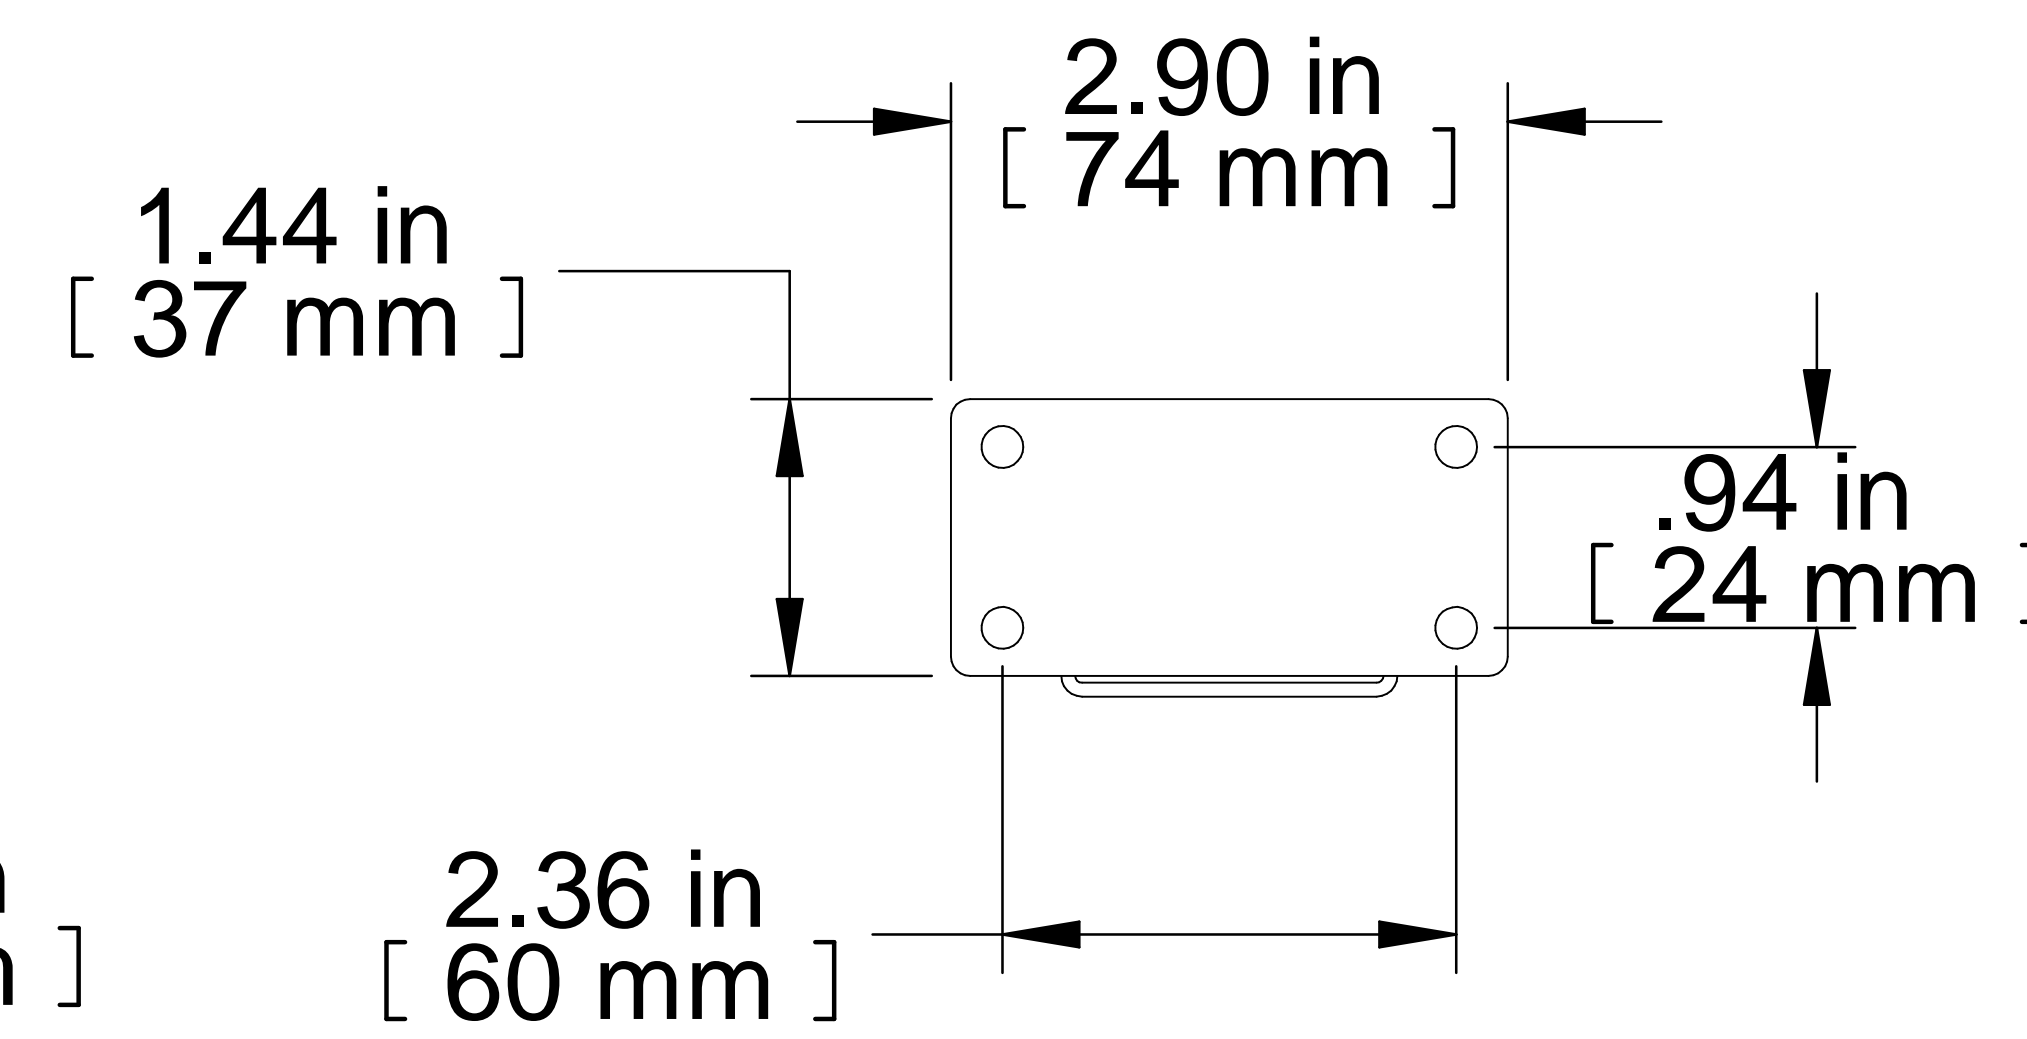

THE DATASHEET OF ADSB

TOP VIEW

Sold As Pair
With 2 Spacers

FRONT VIEW

R.S. VIEW

Item Number	Title	Quantity
1	ADSB SUPPORT BAR	2
2	ADSB SPACER PLATE	2

PART NUMBERS

ADSB	PAINTED BLACK THIN FILM
------	-------------------------

Data subject to change without notice. Isometric drawing not to scale.
Les données sont sujettes à changement sans préavis.

www.hammondmfg.com

PART NO.

ADSB