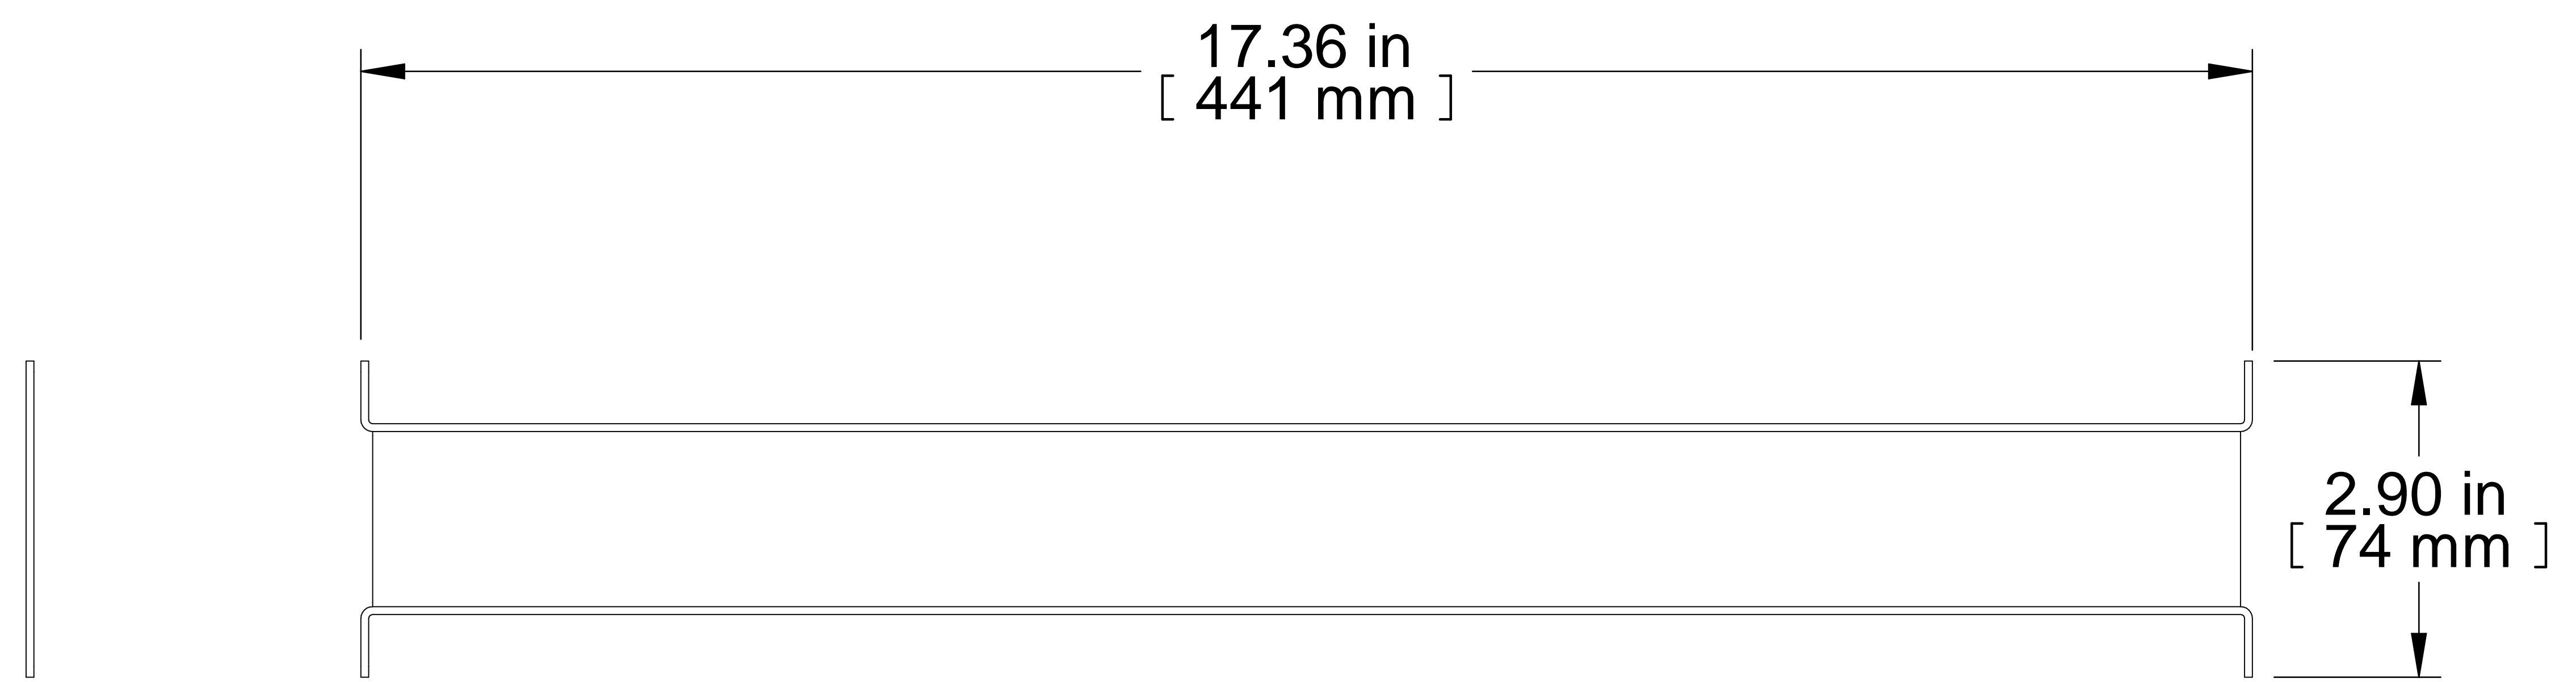

THE DATASHEET OF ADSB

TOP VIEW

Sold As Pair
With 2 Spacers

FRONT VIEW

R.S. VIEW

Item Number	Title	Quantity
1	ADSB SUPPORT BAR	2
2	ADSB SPACER PLATE	2

PART NUMBERS

ADSB	PAINTED BLACK THIN FILM
------	-------------------------

Data subject to change without notice. Isometric drawing not to scale.
Les données sont sujettes à changement sans préavis.

www.hammondmfg.com

PART NO.

ADSB